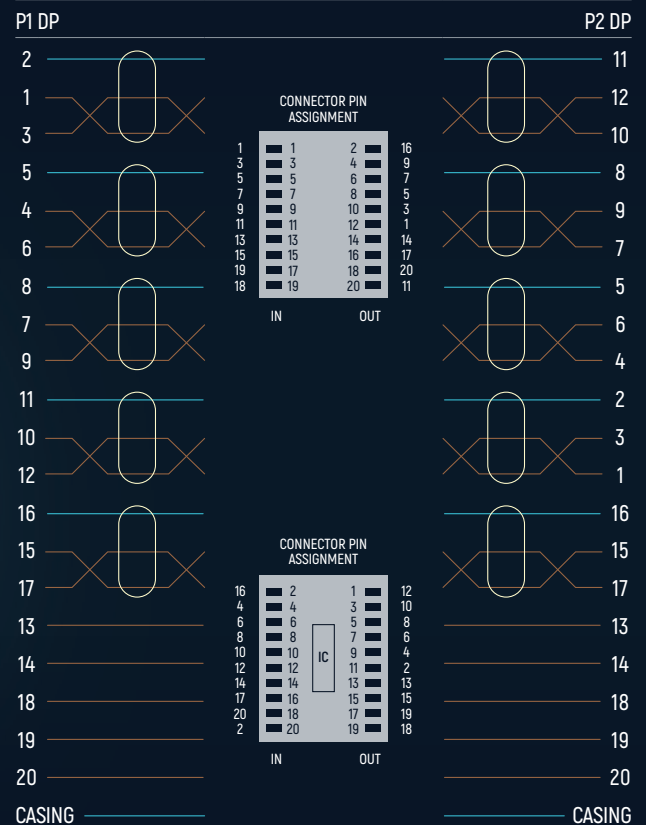

CIRCUIT DIAGRAM

PRODUCT DATA

CABLE LENGTH	Ø INNER CONDUCTOR	AWG	Ø OUTER JACKET
15 m	1×404 mm	26	8.2 mm
20 m	1×404 mm	26	8.2 mm

CABLE LENGTH	RRP	Packaged unit	SKU	EAN
15 m	119.99 €	1/8	70716	4040849707162
20 m	149.99 €	1/6	70717	4040849707179