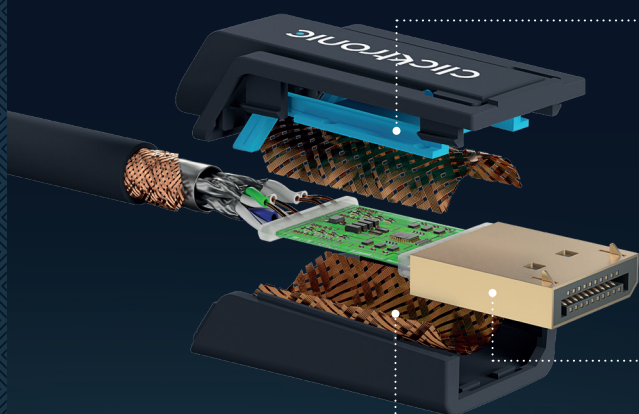

ACTIVE DISPLAYPORT CABLE

Smooth images in 4K or WQHD over 15 to 20 metres and many years. The reason: a strong plug, gold-plated connectors and a flexible triple shielded premium cable.

A PLUG THAT PROTECTS AGAINST CABLE BREAKAGE

The plug of the Clicktronic DisplayPort cable consists of three ABS and PVC parts, making it both flexible and robust: if you, for instance, pull the cable with a jerk, it absorbs some of the energy and protects the inner conductor.

TRIPLE SHIELDED TO AVOID FLICKERING

No flickering, even if several cables run in parallel or the smartphone is lying right next to the cable: the triple shielding consisting of aluminium foil and copper braiding intercepts interfering signals. Even with stronger electromagnetic fields.

WITH INTEGRATED SIGNAL AMPLIFIER

The cable transmits the signals via the integrated signal amplifier without data loss, even over long distances. Important: this means it has a signal direction. Connect it so that the printed triangle points from the transmitter to the receiver, e.g. from a laptop ► to a ► screen.