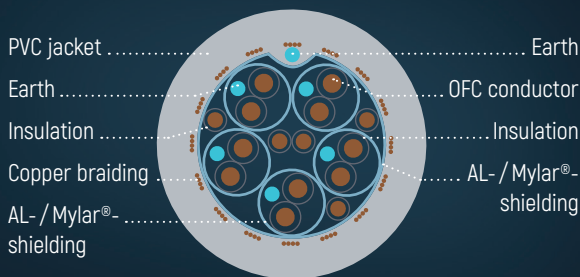

ACTIVE DISPLAYPORT CABLE

SIGNAL TRANSMISSION

TRANSMISSION TYPES: digital audio and video signals

MAX. TRANSMISSION RATE (Gbit/s): 10.8 (15–20 m)

WAVE IMPEDANCE (Ω): 100

CABLE CROSS-SECTION

SUPPORTED FORMATS

AUDIO STANDARDS	Dolby Digital / Plus, Dolby True HD, DTS-HD Master Audio™, DVD-Audio, SA-CD
OTHER STANDARDS	3D, HDCP, DRM, E-DDC, E-EDID, 4K (2160 i/p), Full HD (1080 i/p), HD ready (720 i/p), SDTV (480 i/p)
COLOUR SPACES	16 / 24 bit RGB / YUV, Deep Color, x.v.Color™