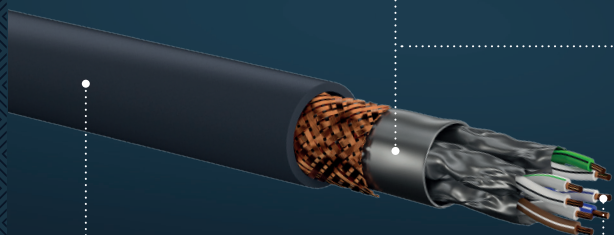

ACTIVE DISPLAYPORT CABLE

Smooth images in 4K or WQHD over 15 to 20 metres and many years. The reason: a strong plug, gold-plated connectors and a flexible triple shielded premium cable.

A PLUG THAT PROTECTS AGAINST CABLE BREAKAGE

The plug of the Clicktronic DisplayPort cable consists of three ABS and PVC parts, making it both flexible and robust: if you, for instance, pull the cable with a jerk, it absorbs some of the energy and protects the inner conductor.

TRIPLE SHIELDED TO AVOID FLICKERING

No flickering, even if several cables run in parallel or the smartphone is lying right next to the cable: the triple shielding consisting of aluminium foil and copper braiding intercepts interfering signals. Even with stronger electromagnetic fields.

WITH INTEGRATED SIGNAL AMPLIFIER

The cable transmits the signals via the integrated signal amplifier without data loss, even over long distances. Important: this means it has a signal direction. Connect it so that the printed triangle points from the transmitter to the receiver, e.g. from a laptop ► to a ► screen.