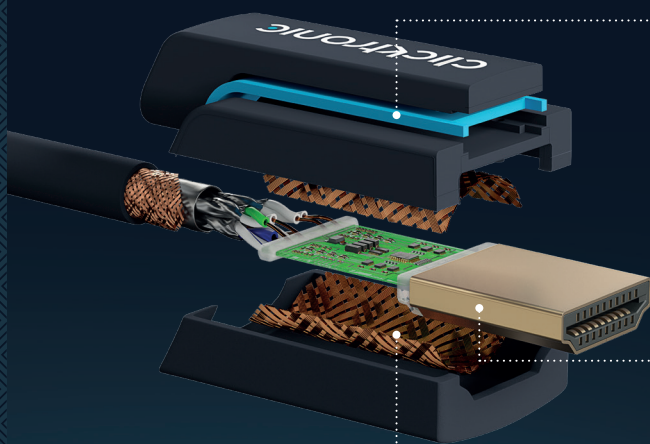

PREMIUM HIGH SPEED HDMI™ CABLE WITH ETHERNET

Smooth images in 4K or Full HD in 3D over 0.5 to 10 metres and many years. The reason: a strong plug, gold-plated connectors and a flexible triple shielded premium cable.

A PLUG THAT PROTECTS AGAINST CABLE BREAKAGE

The plug of the Clicktronic Premium High Speed HDMI™ cable with Ethernet consists of three ABS and PVC parts, making it both flexible and robust: if you, for instance, pull the cable with a jerk, it absorbs some of the energy and protects the inner conductor.

TRIPLE SHIELDED TO AVOID FLICKERING

No flickering, even if several cables run in parallel or the smartphone is lying right next to the cable: the triple shielding consisting of aluminium foil and copper braiding intercepts interfering signals. Even with stronger electromagnetic fields.

SEVERAL CHANNELS FOR INCREASE CONVENIENCE

The Audio Return Channel (ARC) transmits and receives digital audio signals simultaneously. The Ethernet Channel (HEC) transmits the Internet signal e.g. from a console to a TV. And, thanks to Consumer Electronics Control (CEC), the television automatically switches on with the console and selects the right HDMI™ port. Plus: you can control the volume of the console directly using the TV remote control.