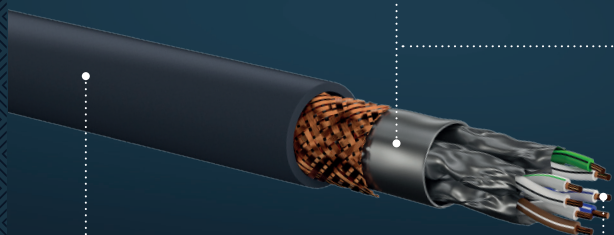

PREMIUM HIGH SPEED HDMI™ CABLE WITH ETHERNET

Smooth images in 4K or Full HD in 3D over 0.5 to 10 metres and many years. The reason: a strong plug, gold-plated connectors and a flexible triple shielded premium cable.

A PLUG THAT PROTECTS AGAINST CABLE BREAKAGE

The plug of the Clicktronic Premium High Speed HDMI™ cable with Ethernet consists of three ABS and PVC parts, making it both flexible and robust: if you, for instance, pull the cable with a jerk, it absorbs some of the energy and protects the inner conductor.

GOLD-PLATED CONNECTORS TO ENSURE A LONG SERVICE LIFE

To make sure that the connectors remain rust-free, they are coated with 24 Carat gold. This prevents them from oxidising. Plus: unlike many materials, gold is excellent at transmitting signals – for resistance-free transmission, completely without any interruptions.

TRIPLE SHIELDED TO AVOID FLICKERING

No flickering, even if several cables run in parallel or the smartphone is lying right next to the cable: the triple shielding consisting of aluminium foil and copper braiding intercepts interfering signals. Even with stronger electromagnetic fields.