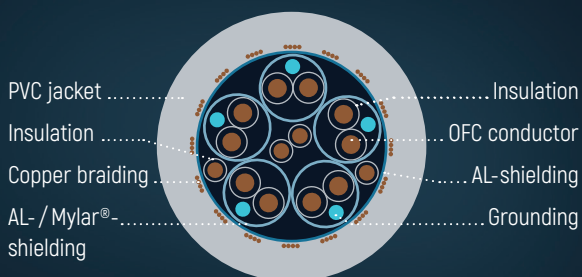

PREMIUM HIGH SPEED HDMI™ CABLE WITH ETHERNET

SIGNAL TRANSMISSION

TRANSMISSION TYPES: digital audio and video signals

MAX. BANDWIDTH (MHz): 600 (0.5 – 10 m)

MAX. TRANSMISSION RATE (Gbit/s): 18 (0.5 – 10 m)

WAVE IMPEDANCE (Ω): 100

CABLE CROSS-SECTION