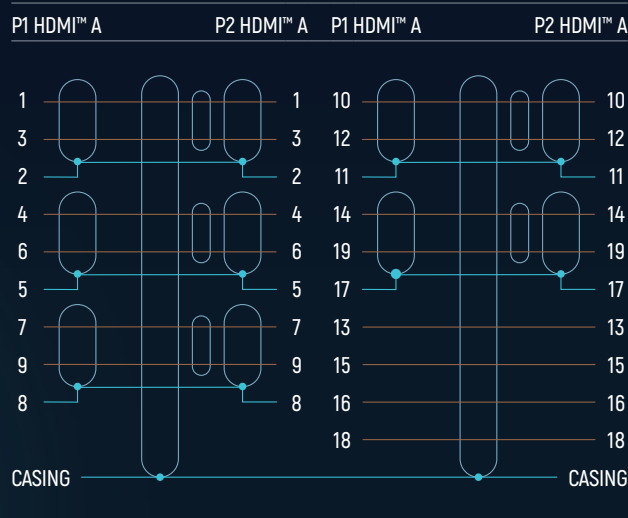

SIGNAL TRANSMISSION

TRANSMISSION TYPES: digital audio and video signals

MAX. BANDWIDTH (MHz): 600 (0.5 – 10 m)

MAX. TRANSMISSION RATE (Gbit/s): 18 (0.5 – 10 m)

WAVE IMPEDANCE (Ω): 100

CABLE CROSS-SECTION

CIRCUIT DIAGRAM