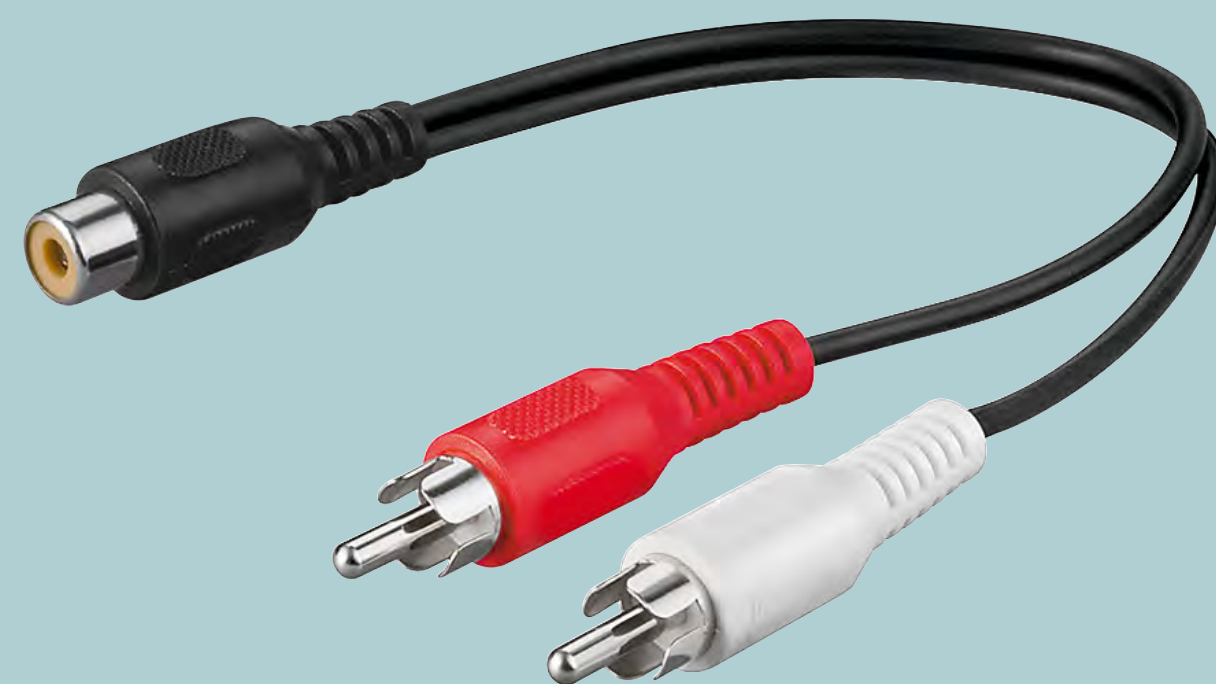

0.20 m ● 50008