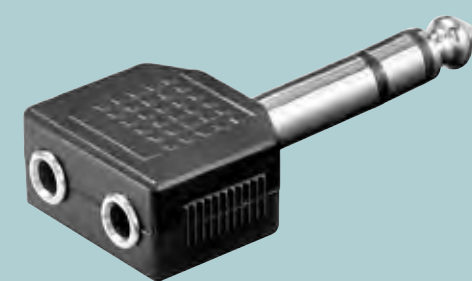

0.20 m ● 50092
1.40 m ● 50442

3.5 mm Audio Y Cable Adapter,
1x Stereo Female to 2x Mono Male
3.5 mm female (3-pin, stereo) >
2 pcs. 3.5 mm male (2-pin, mono)

0.20 m ● 50472

ADAPTERS & CONVERTERS

AUDIO ADAPTERS

- For connecting headphones or speakers with multimedia devices such as hi-fi systems or home cinema systems

Adapter, 6.35 mm to 2x 3.5 mm
1x 6.35 mm jack plug (3-pin, stereo) >
2x 3.5 mm jack coupling (3-pin, stereo)