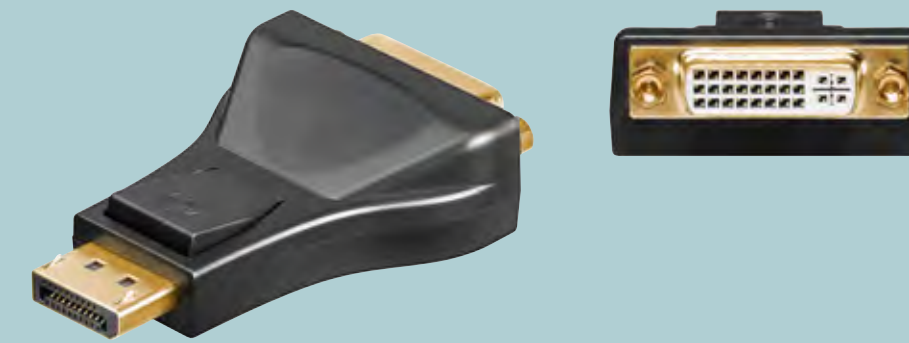

DisplayPort™/DVI-I Adapter
DisplayPort™ male >
DVI-I female Dual Link (24+5 pin)

- Only suitable for unidirectional transmission from DisplayPort™ to DVI
- Supports WQXGA resolutions up to 2560 x 1600 pixels at 60 Hz

● 51720