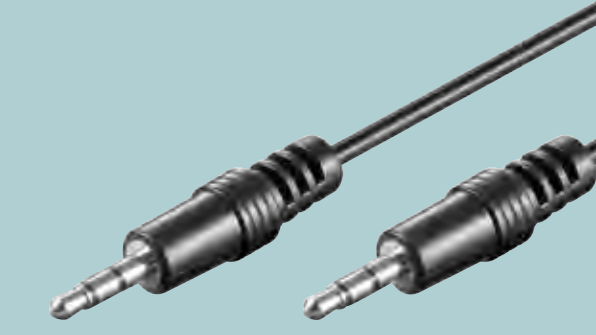

0.60 m	●	51141
1.50 m	●	51658
2.50 m	●	51659
5.00 m	●	51660
10.0 m	●	51661

3.5 mm male (3-pin, stereo) >
3.5 mm male (3-pin, stereo)

FLAT

STEREO