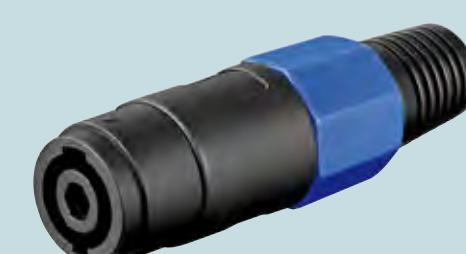

● 50836³

with solder contacts, angular plate, 4-pole

- Chassis connector for built-in installation
- Ideal for a conductor cross-section of 0.75 mm² - 2.5 mm²