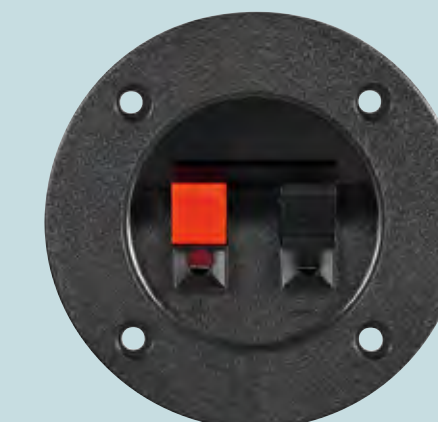

● 11663¹

ANGULAR

● 11698¹

Clamp Connection for Recessed Installation

MONO

2-PIN

for cable diameter

max. 4 mm