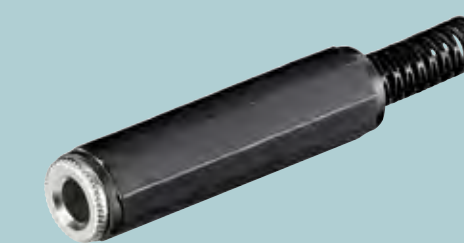

6.35 mm
3-pin
• Gold-plated housing

● 11072 ¹

6.35 mm
3-pin, stereo | 2-pin, mono
• Metal housing

● 11071 ¹

● 11067 ¹

6.35 mm
3-pin
• Plastic housing

● 11070 ¹

3.5 mm
3-pin
• Metal housing