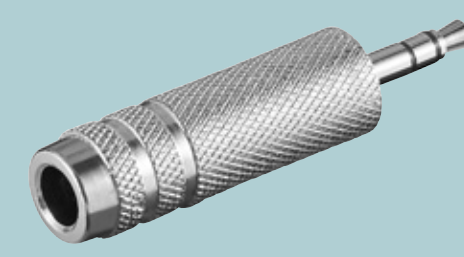

● 12421¹

Adapter, 3.5 mm to 6.35 mm
1x 3.5 mm jack plug (3-pin, stereo) >
1x 6.35 mm jack socket (3-pin, stereo)