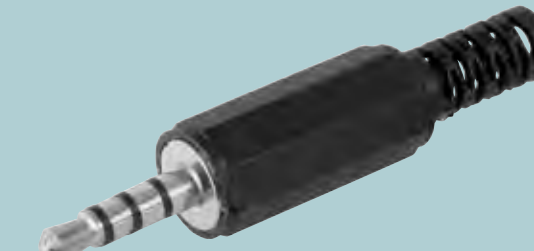

11578¹

3.5 mm
3-pin
• Gold-plated housing