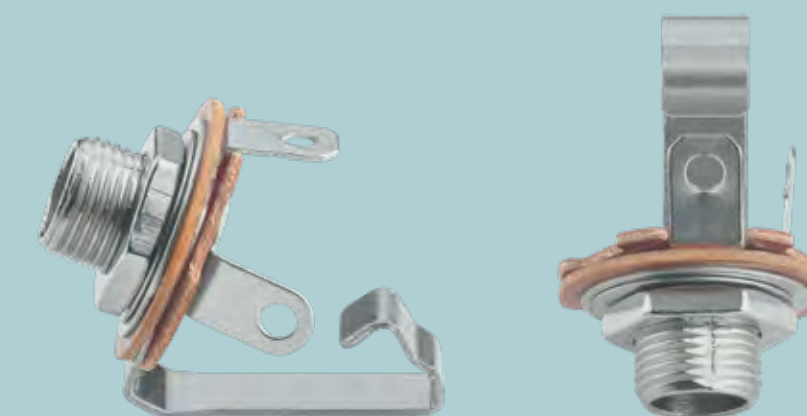

¹ Minimum order quantity 10 pieces