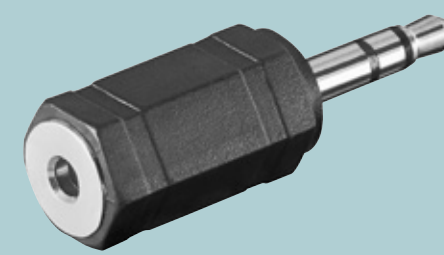

● 11101¹

ADAPTERS & CONVERTERS

STEREO/MONO

¹ Minimum order quantity 10 pieces

ADAPTERS & CONVERTERS

Adapter, 3.5 mm to 2.5 mm
1x 3.5 mm jack plug (3-pin, stereo) >
1x 2.5 mm jack socket (3-pin, stereo)

● 11898 ¹