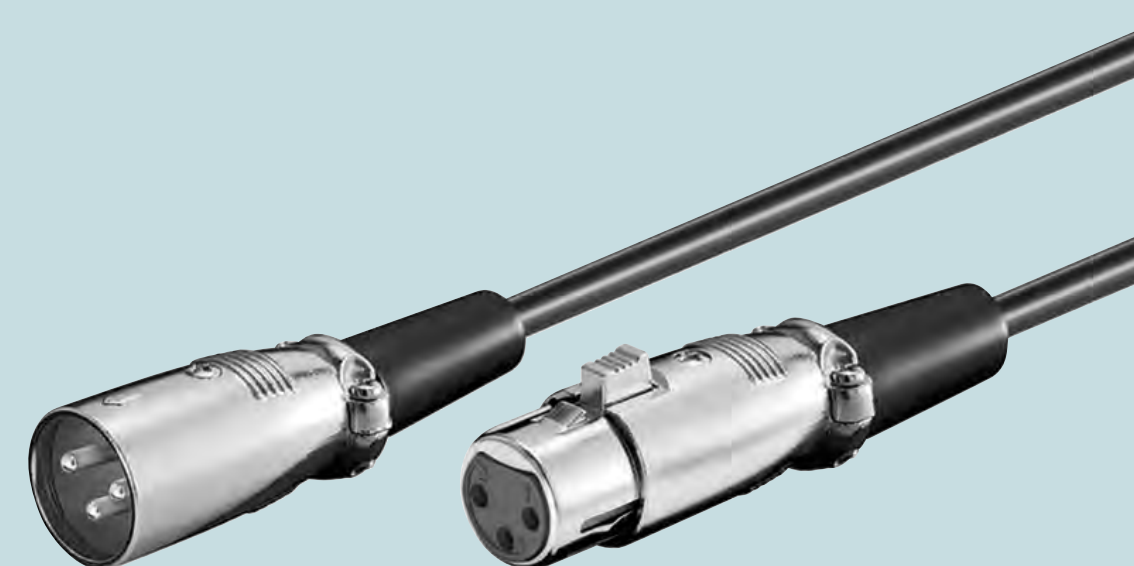

- 2.00 m ● 50705
- 6.00 m ● 50715

XLR Adapter, AUX Jack 6.35 mm

- Transmits high-quality audio signals
- For connecting an XLR audio or microphone cable to e.g. an e-guitar, e-piano, mixer, microphone or speaker with a 6.35 mm jack socket
- Standardised and precision-fit for minimum transmission resistance and clear sound
- High-quality, robust metal housing for durability
- Ideally suitable for hobbyists

XLR Female to 6.35 mm Male

1x XLR socket (3 pin) >
1x 6.35 mm jack plug

XLR Male to 6.35 mm Male

1x XLR plug (3 pin) >
1x 6.35 mm jack plug