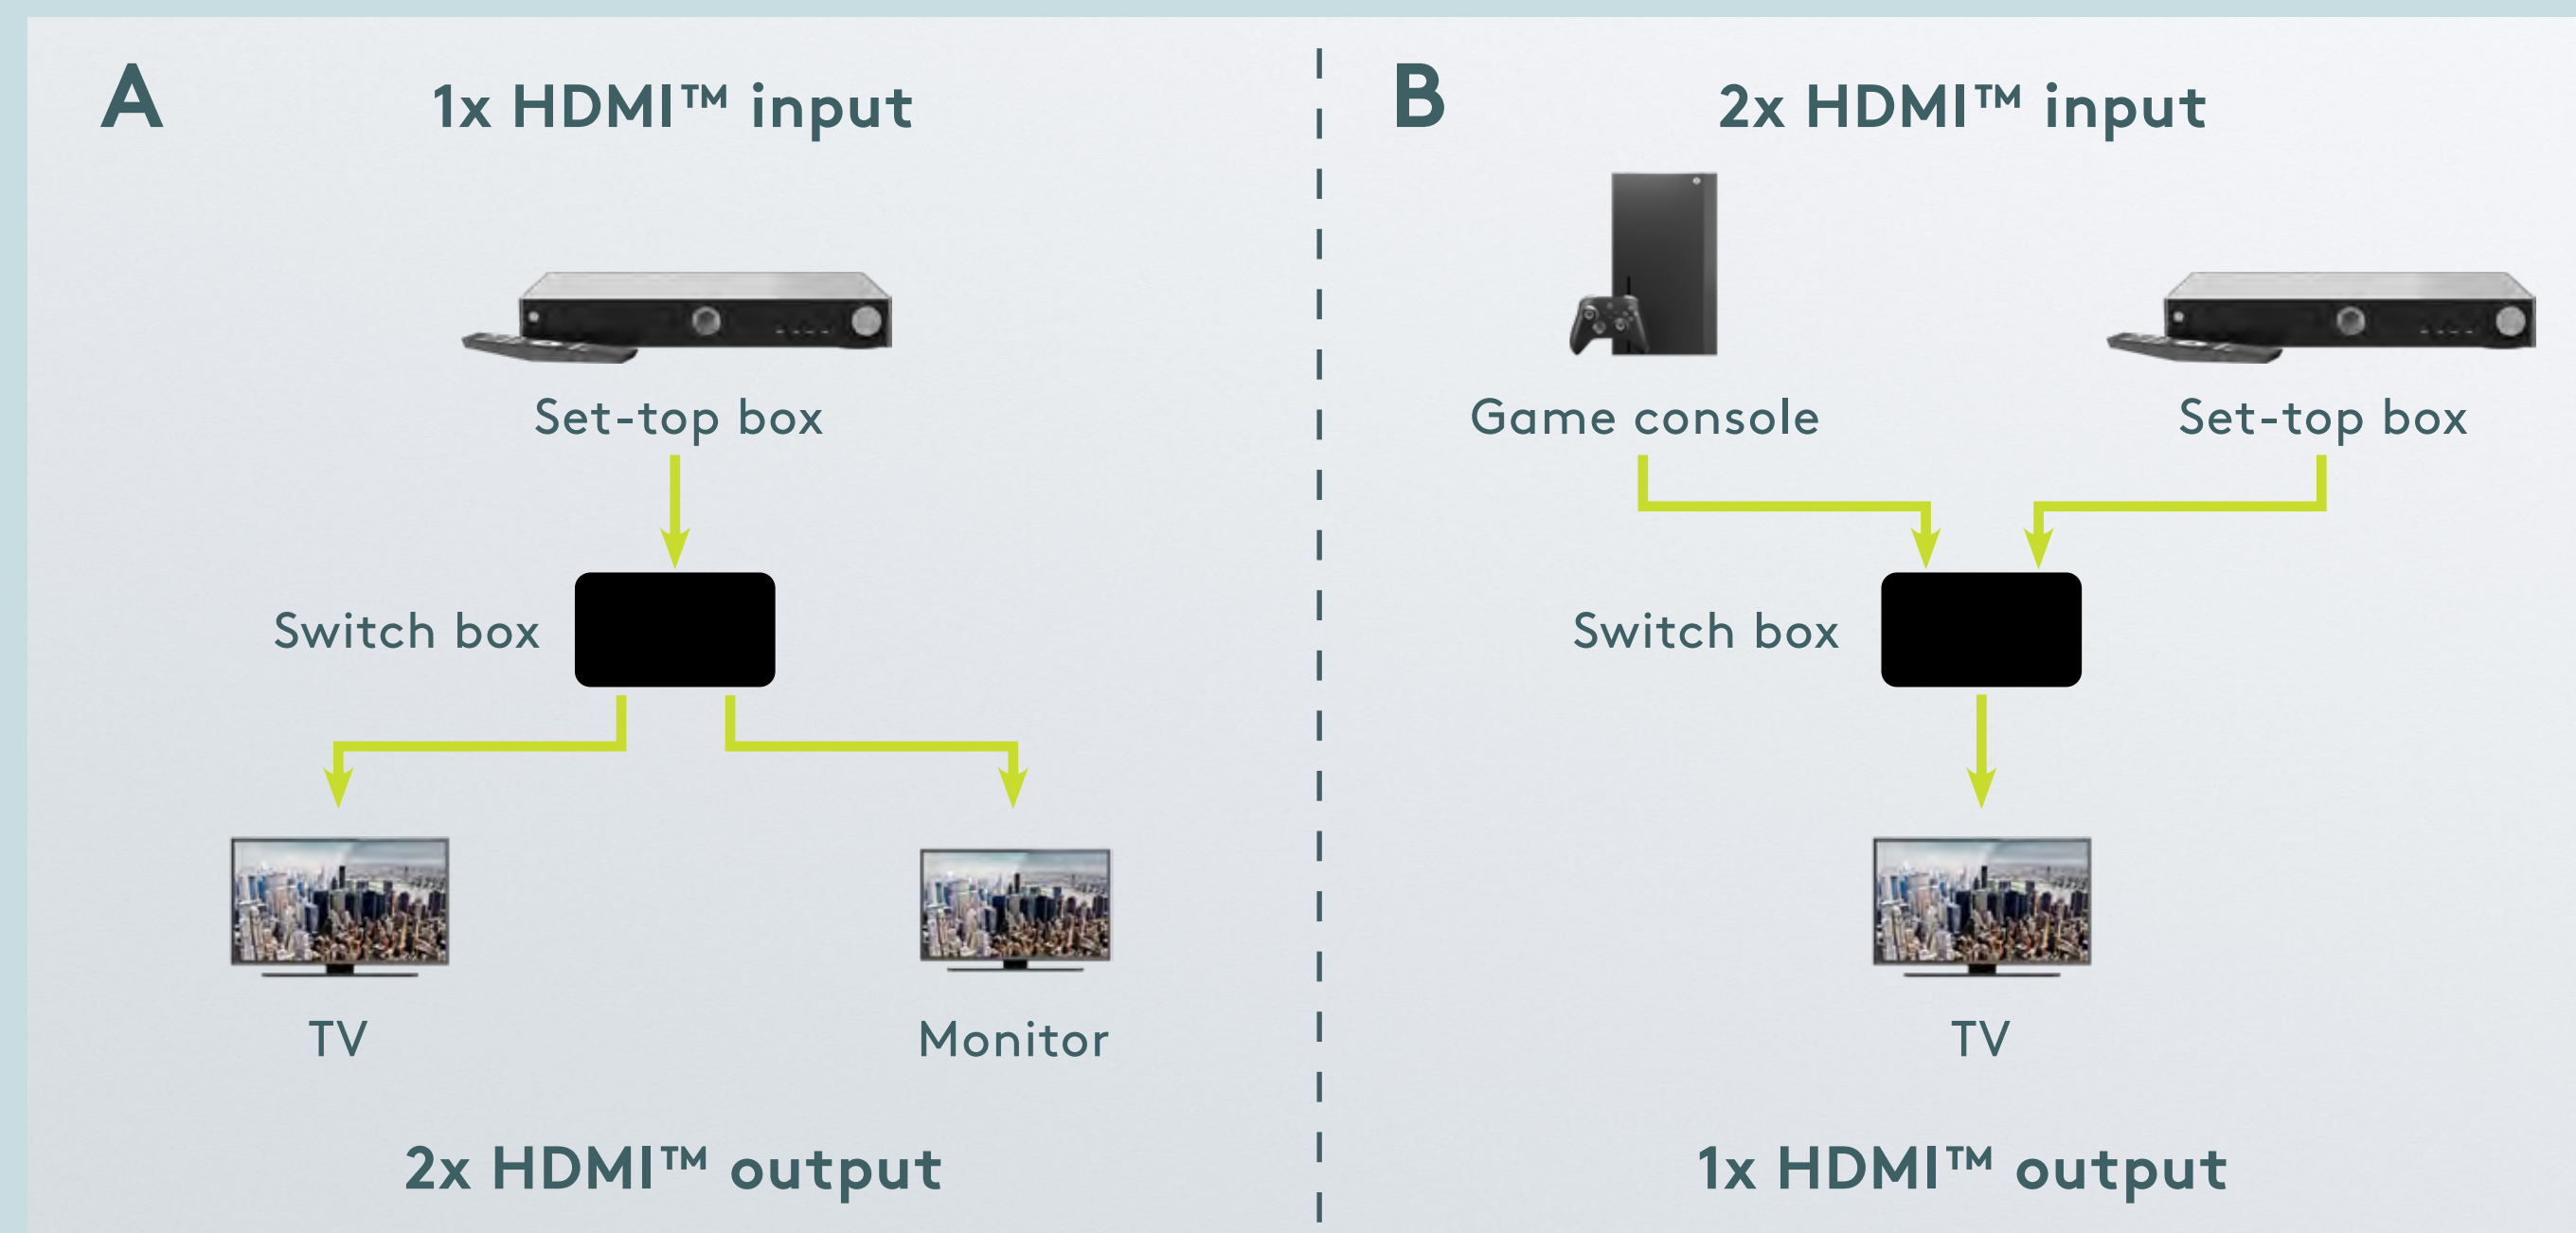

HDMI™ switches and splitters are the ideal solution for seamlessly connecting multiple HDMI™ sources to displays such as televisions or monitors.

HDMI™ SWITCH

- Switches multiple input signals to a single output
- Example of use:
TVs with too few HDMI™ jacks for all source devices

HDMI™ SWITCH/SPLITTER

- Clone an HDMI™ signal and distribute it to multiple screens without loss of quality
- Example of use:
TV walls in businesses or at trade fairs

HDMI™ MATRIX SWITCH

- The combination of switch and splitter
- Can also receive multiple signals and connect to multiple screens
- Put multiple output signals on different screens and combine signals as desired for each output
- Example of use:
Simultaneously view a sports broadcast on the TV while running the game console on the beamer

Bidirectional HDMI™ Switch Boxes

Bidirectional HDMI™ switch that transmits

- 1x HDMI™ input signal to 2x HDMI™ end devices such as displays (see fig. A) or
- optionally 2x input signals to 1x end device (see fig. B)

With the switch box, you can easily switch between 2x HDMI™ sources – such as a game console or Blu-ray player – on a display, e.g. television, monitor or projector. This saves you the hassle of frequently reconnecting cables and laying an additional second HDMI™ cable to the display.