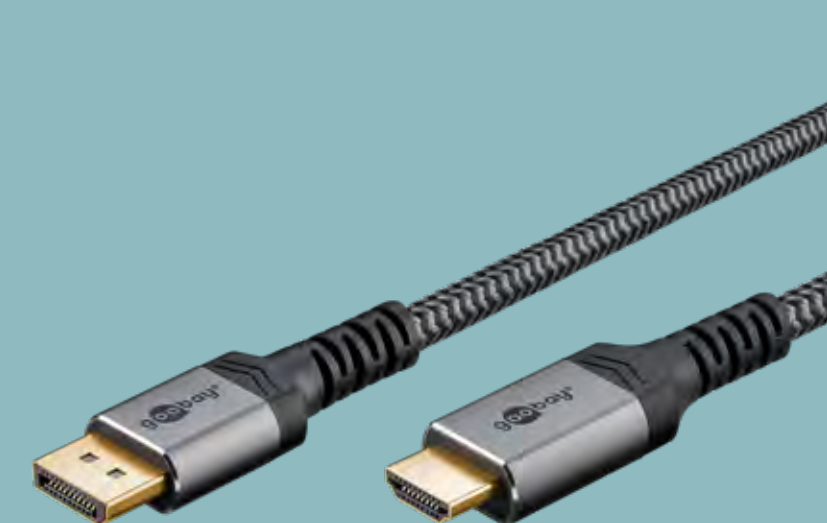

Optical DisplayPort™ Hybrid Connection Cable 2.0/2.1 (AOC), 40 Gbit/s

8K @ 60 Hz

4K @ 120 Hz

10.0 m	● 64866
20.0 m	● 64867
30.0 m	● 64868
50.0 m	● 64869

- AOC cable (Active Optical Cable) with DisplayPort™ connectors and a hybrid fibre-optic copper conductor for interference-free transmissions
- AOC technology bridges long cable runs without loss and achieves high data rates of up to 40 Gbit/s
- Converts electrical data signals into optical and back into electrical signals at the end of the cable (unidirectional)

DisplayPort™ to HDMI™ Adapter Cables

Two devices, two different ports? No problem. The adapter cable is the elegant solution for connecting DisplayPort™ sources to HDMI™ devices, e.g. a laptop to a monitor or television. The cables are directional (uni-directional) and only transmit from DisplayPort™ to HDMI™.

DisplayPort™ male > HDMI™ male (Type A)

- Equipped with a mechanical DisplayPort™ connector lock that provides secure hold and prevents loose contacts

4K @ 30 Hz	4K @ 60 Hz	8K @ 60 Hz
1.00 m ● 64835	1.00 m ● 64839	1.00 m ● 64845
2.00 m ● 64836	2.00 m ● 64842	2.00 m ● 64846
3.00 m ● 64837	3.00 m ● 64843	3.00 m ● 64847
5.00 m ● 64838	5.00 m ● 64844	5.00 m ● 64848

- Flexible premium cable with slim metal plugs, bend protection and colour-matched textile cable
- The braided textile sheath provides a pleasant feel and is gentle on sensitive surfaces
- The gold-plated plugs prevent corrosion and are especially durable