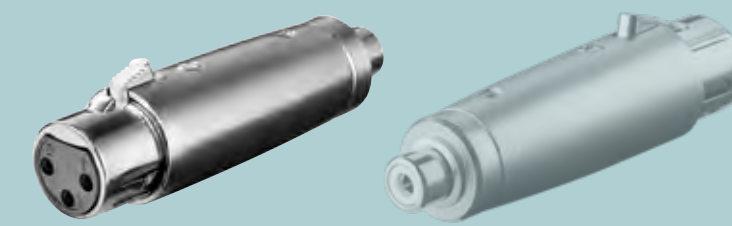

● 27456

RCA Female to XLR Female
XLR female (3-pin) >
RCA female