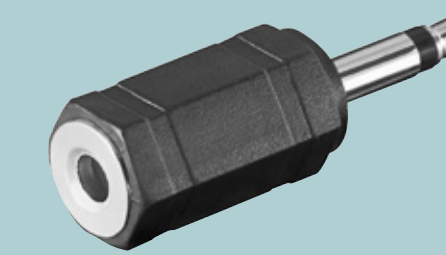

● 11117 ¹

Adapter, 6.35 mm Socket to Socket
1x 6.35 mm jack socket (3-pin, stereo) >
1x 6.35 mm jack socket (3-pin, stereo)