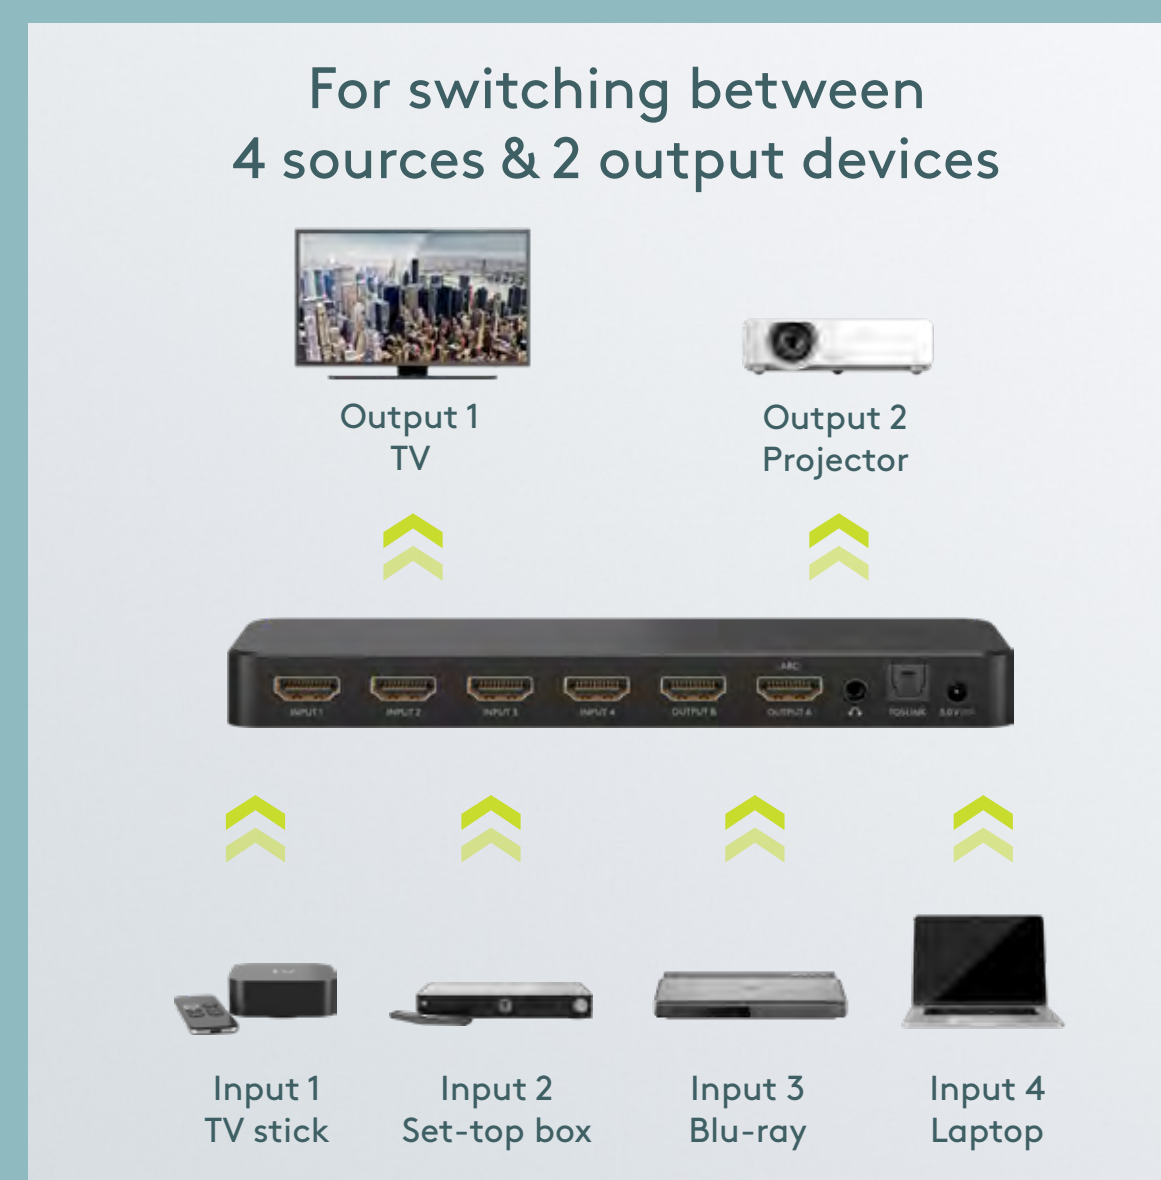

HDMI™ switches and splitters are the ideal solution for seamlessly connecting multiple HDMI™ sources to displays such as televisions or monitors.

HDMI™ SWITCH

- Switches multiple input signals to a single output
- Example of use:
TVs with too few HDMI™ jacks for all source devices

HDMI™ SWITCH/SPLITTER

- Clone an HDMI™ signal and distribute it to multiple screens without loss of quality
- Example of use:
TV walls in businesses or at trade fairs

HDMI™ MATRIX SWITCH

- The combination of switch and splitter
- Can also receive multiple signals and connect to multiple screens
- Put multiple output signals on different screens and combine signals as desired for each output
- Example of use:
Simultaneously view a sports broadcast on the TV while running the game console on the beamer

Bidirectional HDMI™ Switch Boxes

Bidirectional HDMI™ switch that transmits

- 1x HDMI™ input signal to 2x HDMI™ end devices such as displays (see fig. A) or
- optionally 2x input signals to 1x end device (see fig. B)

With the switch box, you can easily switch between 2x HDMI™ sources – such as a game console or Blu-ray player – on a display, e.g. television, monitor or projector. This saves you the hassle of frequently reconnecting cables and laying an additional second HDMI™ cable to the display.