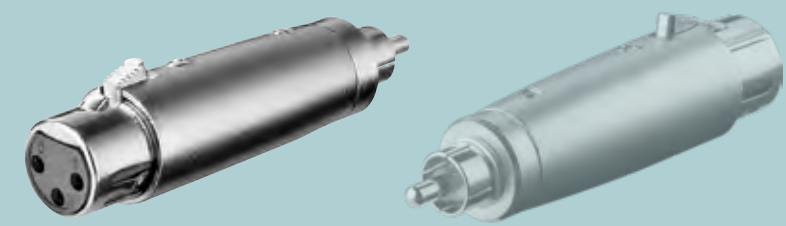

XLR Male to 6.35 mm Male

1x XLR plug (3 pin) >
1x 6.35 mm jack plug

27515

27452

ADAPTERS

RCA Male to XLR Female
XLR female (3-pin) >
RCA male

● 27455

RCA Male to XLR Male
XLR male (3-pin) >
RCA male