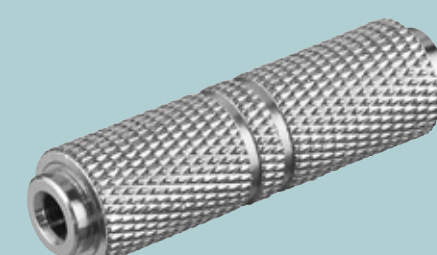

● 11884 ¹

PLUGS &
SOCKETS

STEREO/MONO

¹ Minimum order quantity 10 pieces