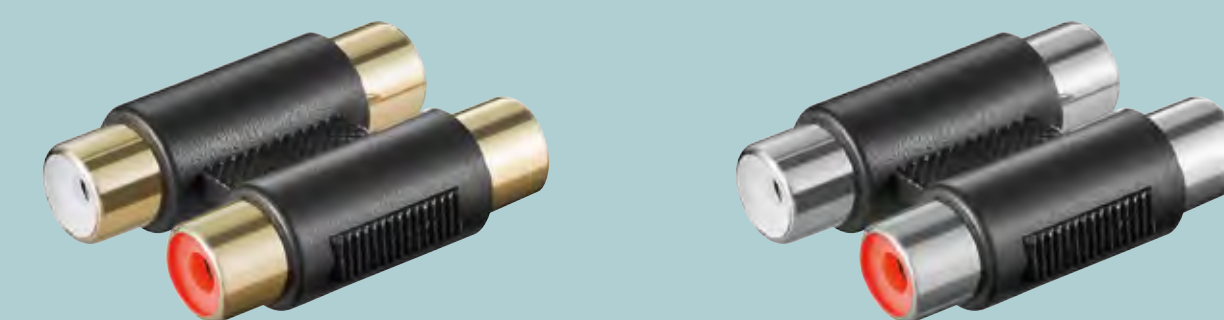

RCA Double Connectors, Socket

2x RCA female > 2x RCA female

- gold-plated
- 12419¹
- nickel-plated
- 11607¹