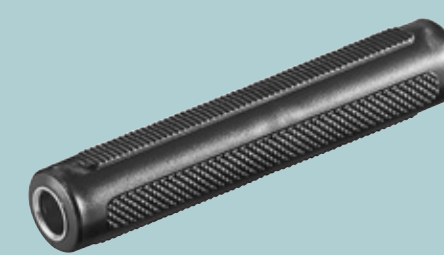

● 11853 ¹

Adapter, 3.5 mm Socket to Socket
1x 3.5 mm jack socket (3-pin, stereo) >
1x 3.5 mm jack socket (3-pin, stereo)