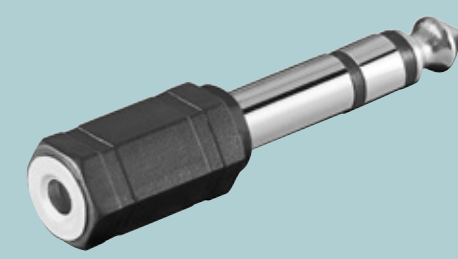

● 11100¹

Adapter, 6.35 mm (mono) to RCA
1x 6.35 mm jack plug (2-pin, mono) >
1x RCA socket