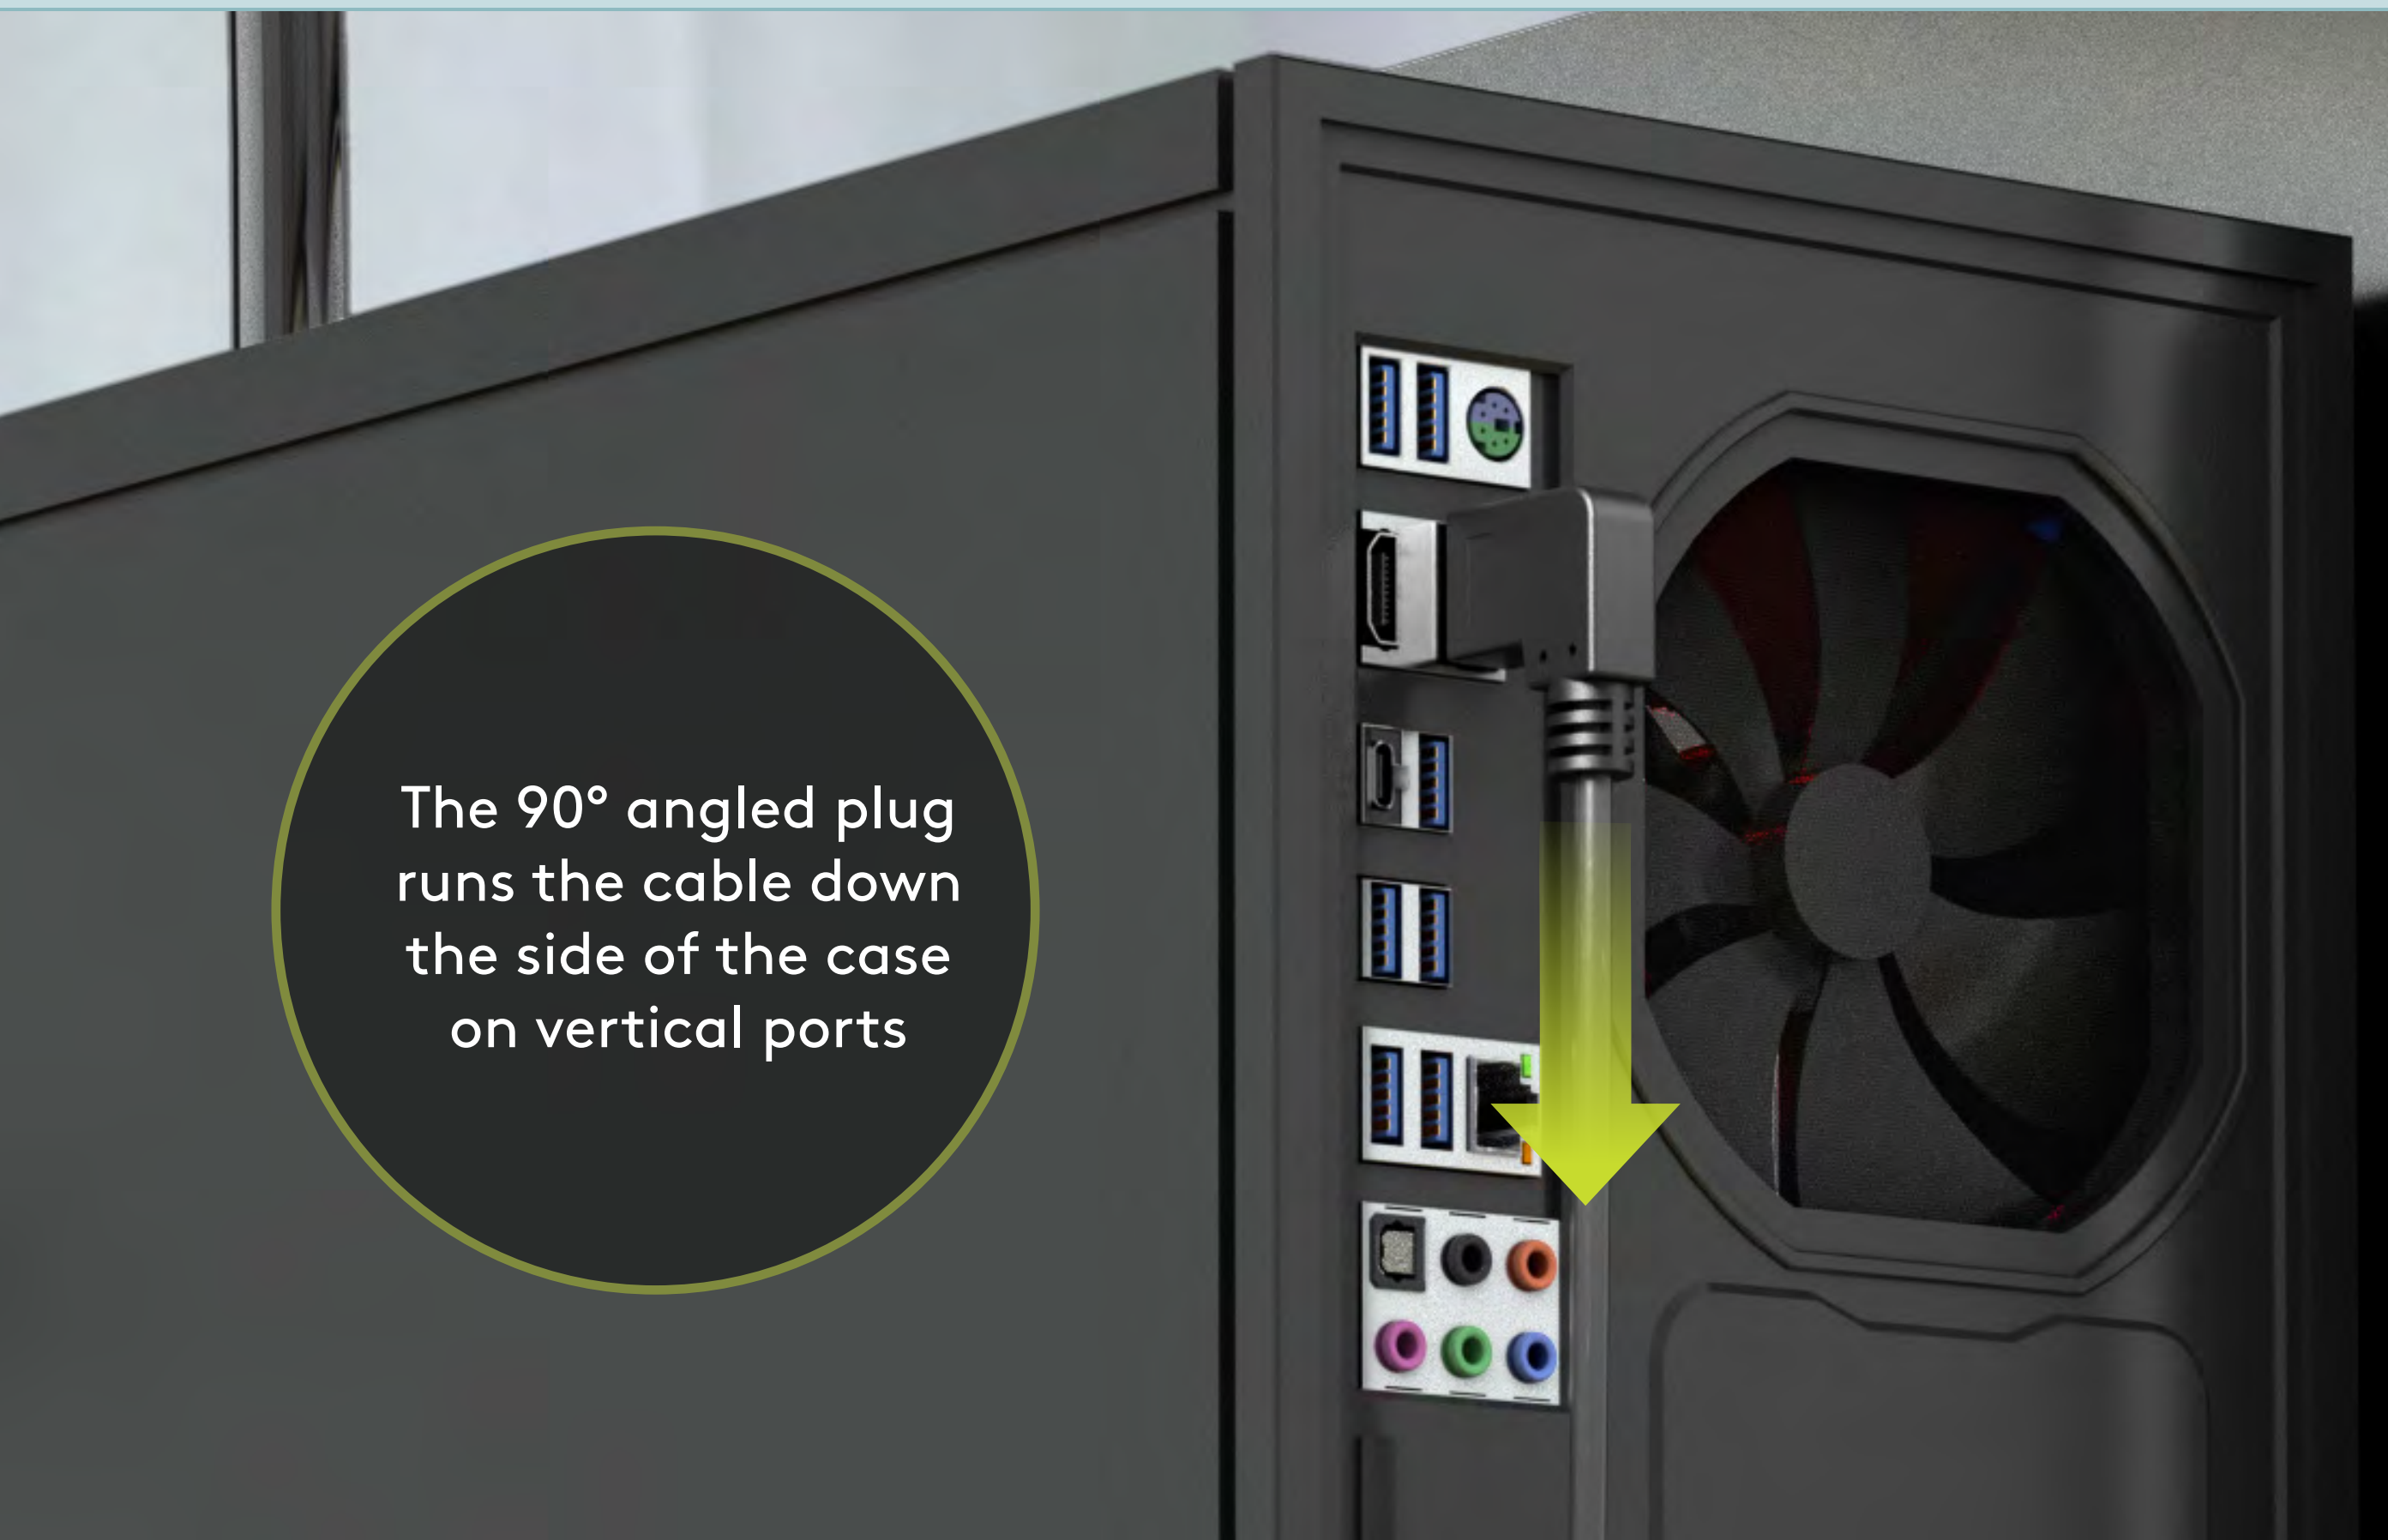

DisplayPort™ Cable 2.0/2.1, 80 Gbit/s

The latest DisplayPort™ generations deliver: gigantic data rates, stunning refresh rates of up to 240 Hz and high-frequency multi-monitor functions. Ideal for gaming with 8K resolutions, lag-free image reproduction and improved VR effects. For high-definition streaming and an entertainment experience without compromise.

DP 2.0/2.1 **80** Gbit/s

DP 1.4 **32** Gbit/s

DP 1.2 **21** Gbit/s

The 90° angled plug runs the cable down the side of the case on vertical ports

8K @ 144 Hz/4K @ 240 Hz

1.00 m	● 77052
2.00 m	● 77053
3.00 m	● 77054
5.00 m	● 77055

8K @ 144 Hz/4K @ 240 Hz

1.00 m	● 77056
2.00 m	● 77057
3.00 m	● 77058
5.00 m	● 77128