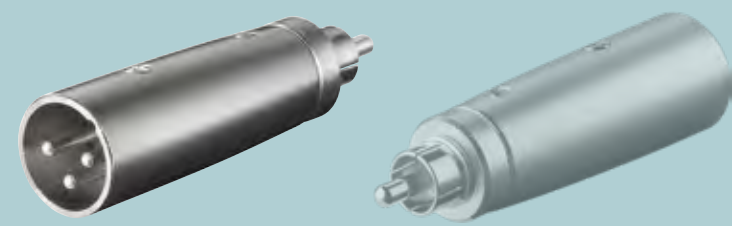

XLR Male to 6.35 mm Male

1x XLR plug (3 pin) >
1x 6.35 mm jack plug

27515

27452

ADAPTERS

RCA Male to XLR Female
XLR female (3-pin) >
RCA male

● 27455

RCA Male to XLR Male
XLR male (3-pin) >
RCA male