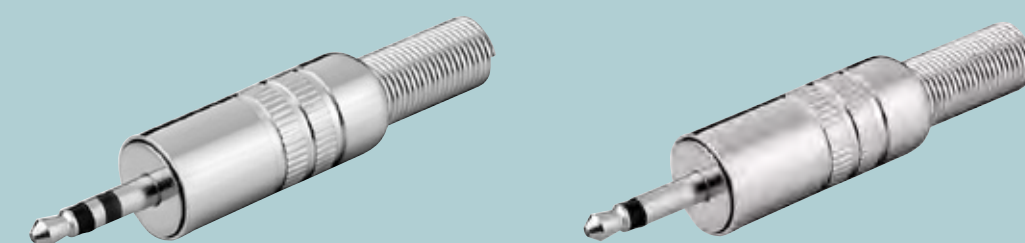

11040¹

3.5 mm
4-pin
• Robust metal housing

27693¹

3.5 mm
4-pin
• Plastic housing

11578¹

3.5 mm
3-pin
• Gold-plated housing

11018¹

3.5 mm
3-pin, stereo | 2-pin, mono
• Robust metal housing