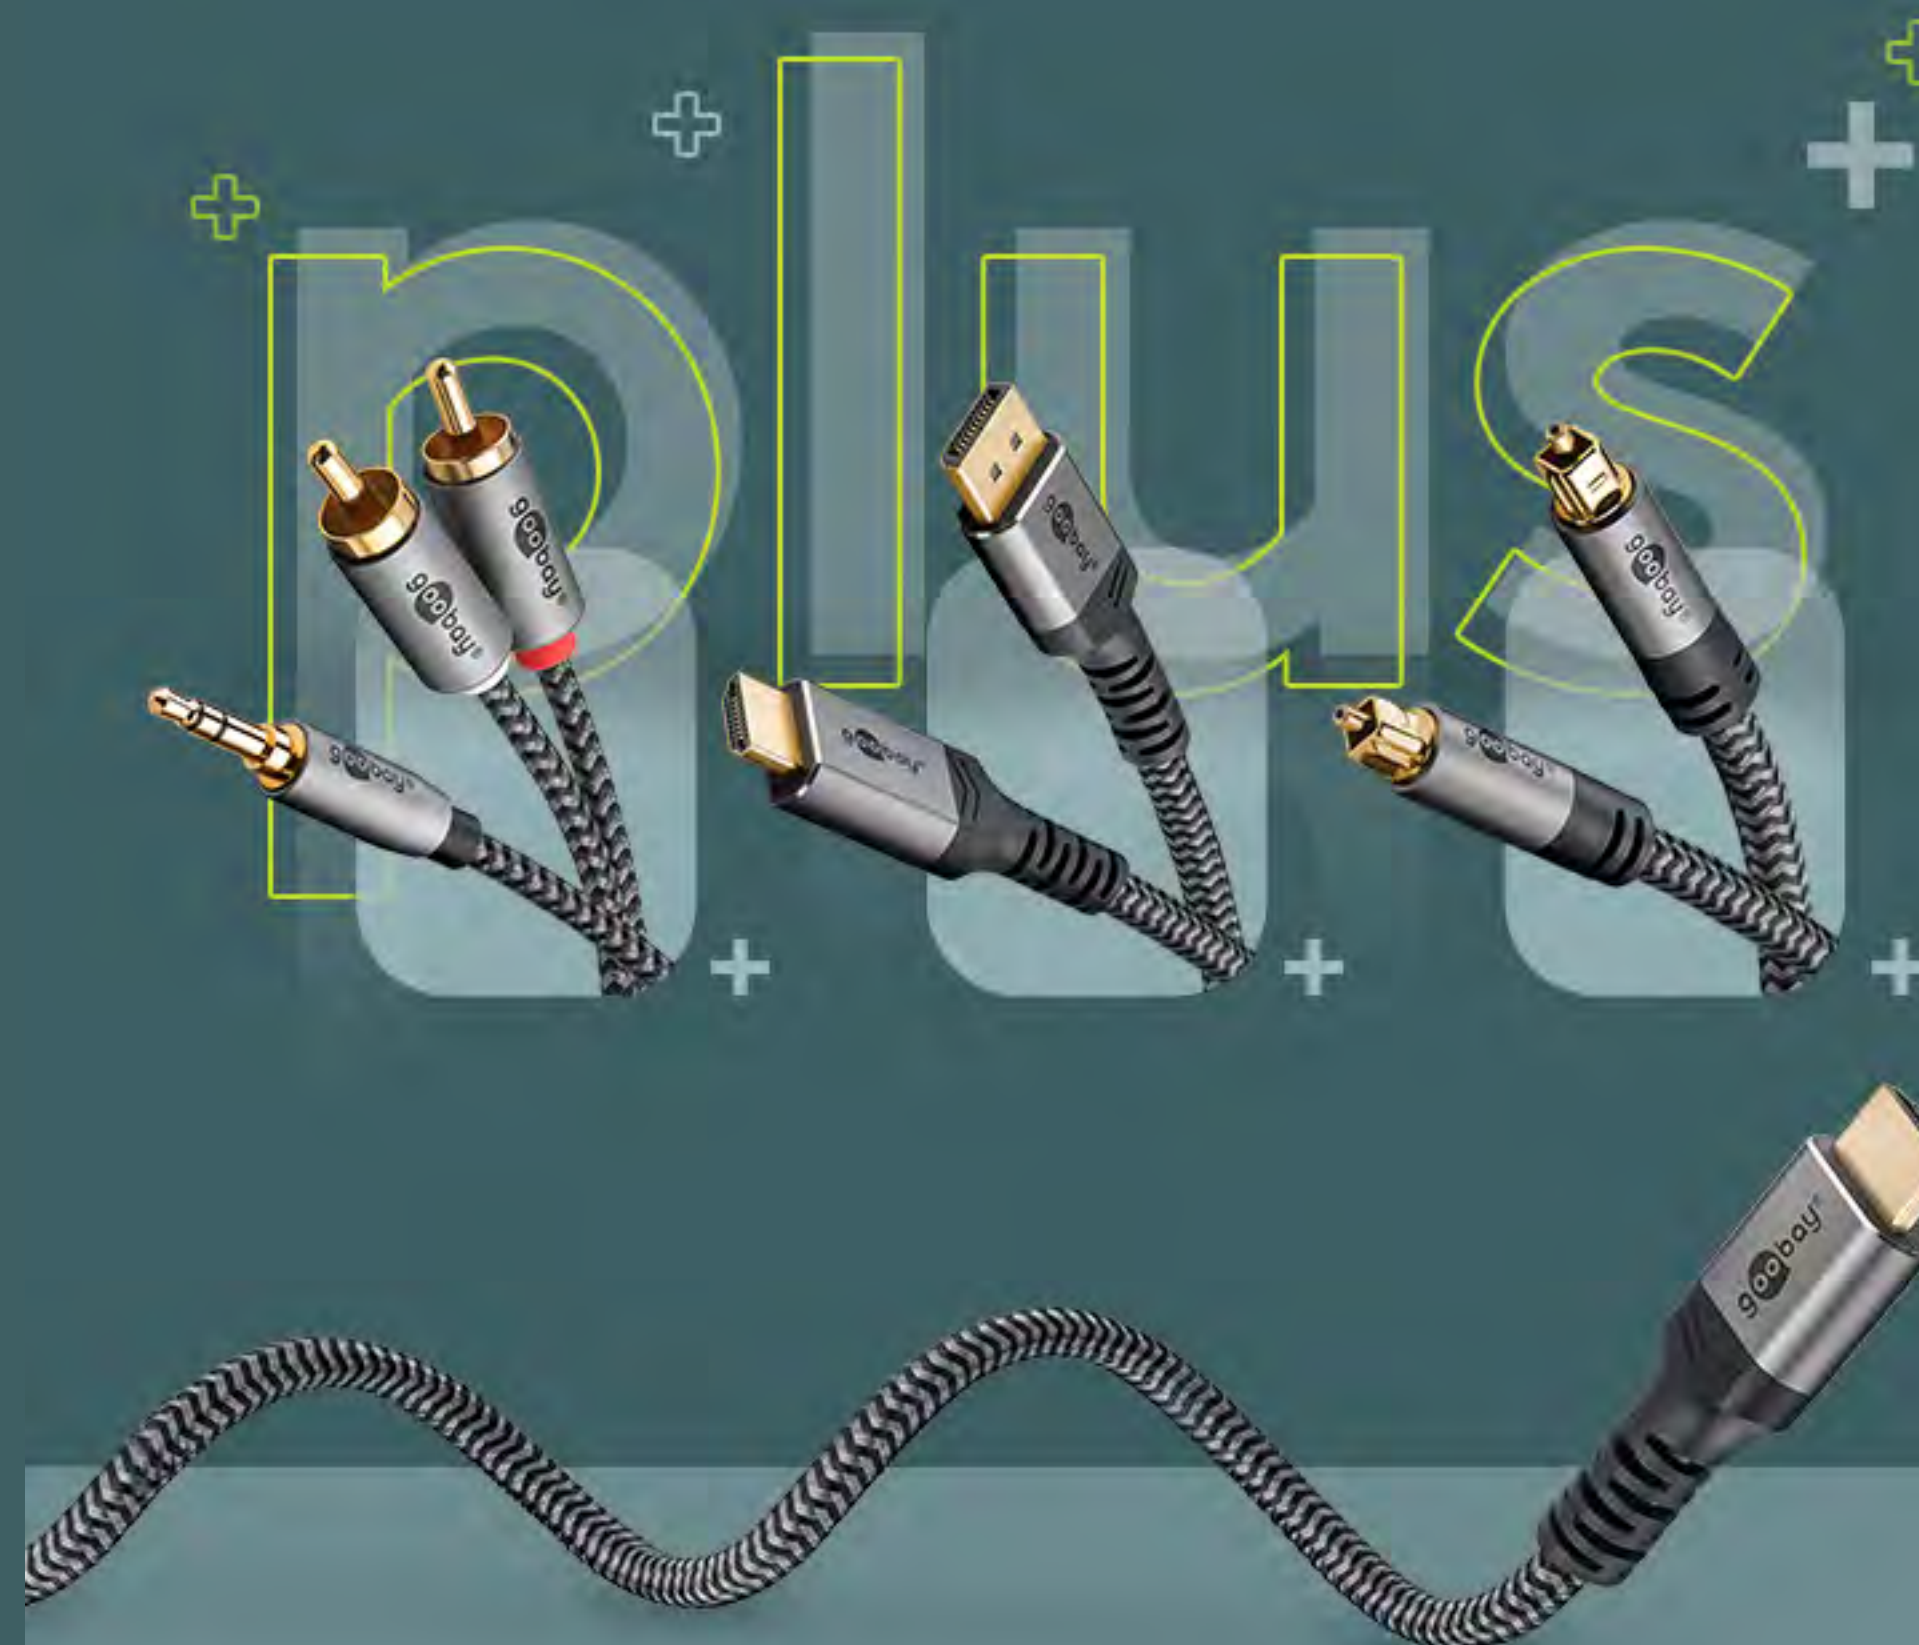

The Plus in Quality

The Goobay+ series provides the perfect equipment for demanding high-end audio and 8K Ultra HD visuals: Top-quality cables for every entertainment experience, boasting a wide array of compatible connectors.

- **Elegant and slim design**
  with elegant metal plugs and flexible textile sheath
- **Robust and hardwearing**
  with integrated bend protection and gold-plated plugs to prevent corrosion
- **The perfect experience**
  High-quality technology guarantees crystal-clear audio-video transmission