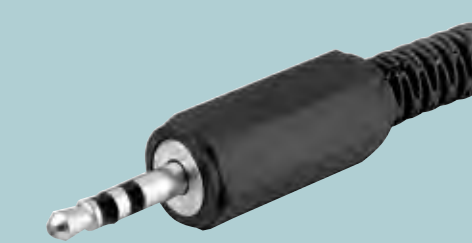

11017¹

11012¹

3.5 mm
3-pin, stereo | 2-pin, mono
• Plastic housing

11016¹

11011¹

2.5 mm
3-pin
• Plastic housing

11005¹

¹ Minimum order quantity 10 pieces