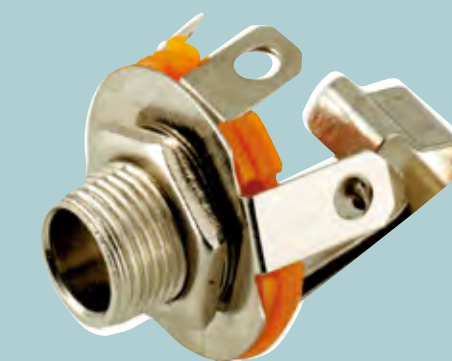

STEREO

6.35 mm – Stereo
3-pin

● 11096 ¹

MONO

6.35 mm – Mono with Switch Contact
2-pin

● 11095 ¹

● 11084 ¹

3.5 mm – Mono with Switch Contact
2-pin