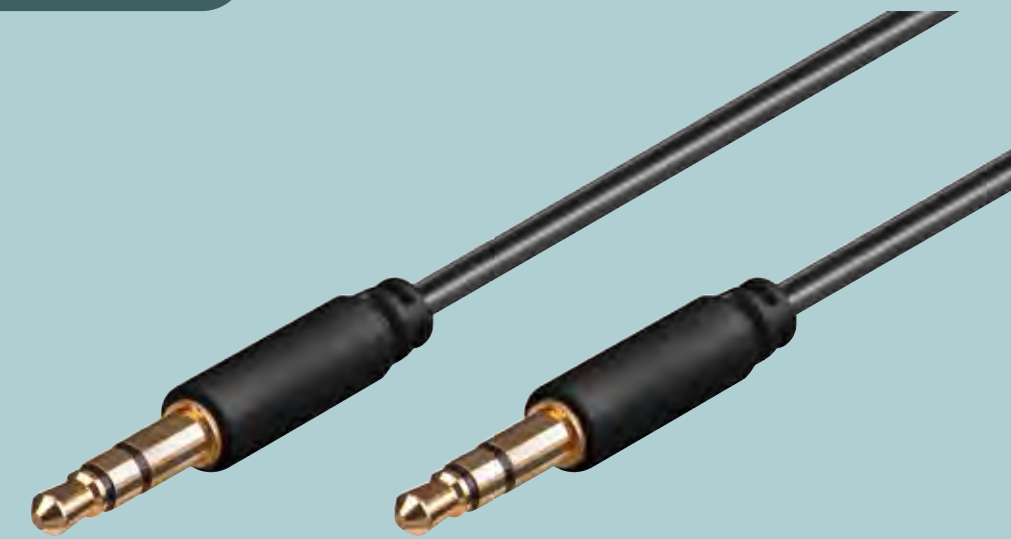

3.5 mm male (4-pin, stereo) >
3.5 mm male (4-pin, stereo)

0.50 m	●	63824
1.00 m	●	63826
1.50 m	●	63828
2.00 m	●	63830
3.00 m	●	63832

3-PIN