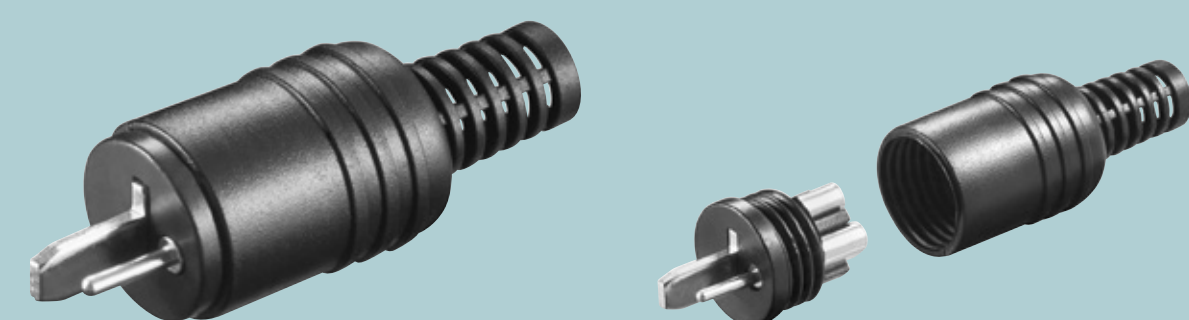

Loudspeaker Chassis Socket with Solder Connection

● 11249¹

¹ Minimum order quantity 10 pieces

PLUGS & SOCKETS

Speaker Plug

with screw connection and cable protector

- Loudspeaker plug for assembling speaker cables with 2.5 mm diameter
- Easy mounting by screw connection – no soldering required

● 11241¹

Speaker Plug, Angled

with screw connection

- Easy mounting by screw connection – no soldering required
- 90°-angled connection for speaker cables

● 11242¹

Speaker Plug

with screw connection

- Mini loudspeaker plug for assembling speaker cables with 2.5 mm diameter
- Easy mounting by screw connection – no soldering required
- 90°-angled connection for speaker cable