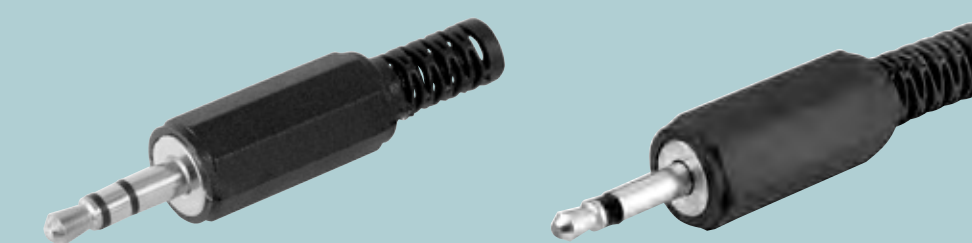

11016¹

11011¹

2.5 mm
3-pin
• Plastic housing