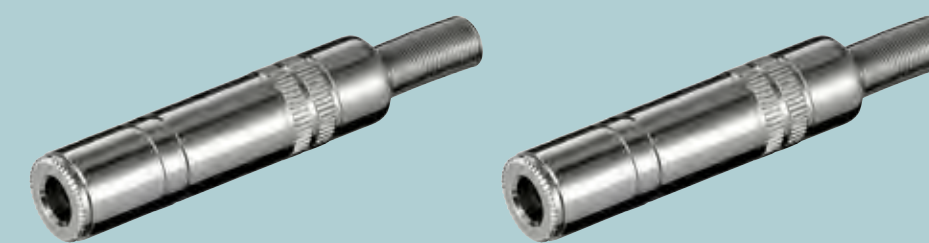

● 11071 ¹

● 11067 ¹

6.35 mm
3-pin
• Plastic housing