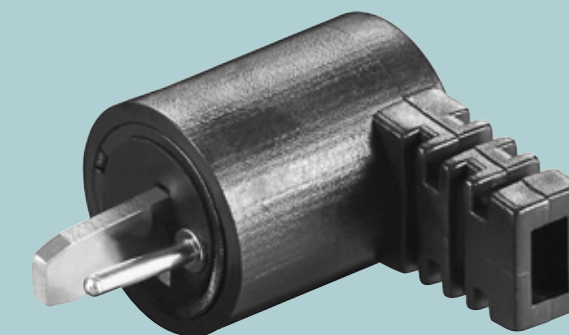

Loudspeaker Chassis Socket with Solder Connection

● 11249¹

¹ Minimum order quantity 10 pieces

PLUGS & SOCKETS

Speaker Plug

with screw connection and cable protector

- Loudspeaker plug for assembling speaker cables with 2.5 mm diameter
- Easy mounting by screw connection – no soldering required

● 11241¹

Speaker Plug, Angled

with screw connection

- Easy mounting by screw connection – no soldering required
- 90°-angled connection for speaker cables

● 11242¹

Speaker Plug

with screw connection

- Mini loudspeaker plug for assembling speaker cables with 2.5 mm diameter
- Easy mounting by screw connection – no soldering required
- 90°-angled connection for speaker cable