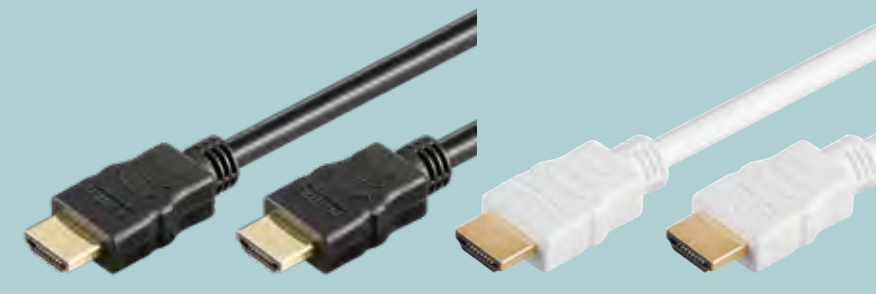

* bidirectional

HDMI™ SWITCH 3 TO 1

for switching between 3x HDMI™ devices connected to 1x HDMI™ display

- The HDMI™ switch automatically switches to the connected device when multiple HDMI™ sources are connected
- Manual toggling between port 1 to 3 via the switch on top is possible
- Powered via the connected HDMI™ device

ANGLED CABLES

The space-saving solution for the smallest of spaces, e.g. on rear device sockets

90° CABLE (UP)

The 90° angle of the plug angles the connection upwards

90° CABLE (DOWN/270°)

The 90° angle of the plug angles the connection downwards

360° CABLE

Horizontally and vertically freely rotatable plugs for a fully flexible connection

CONNECTING AND ANGLED CABLES

4K @ 60 Hz

ESSENTIAL

- 0.50 m ● 60619
- 1.00 m ● 60620
- 1.50 m ● 60621
- 2.00 m ● 60622
- 3.00 m ● 60623
- 5.00 m ● 60624
- 7.50 m ● 60625
- 10.0 m ● 60626
- 15.0 m ● 60627

STANDARD

- 0.50 m ● 61149 ● 61017
- 1.00 m ● 61150 ● 61018
- 1.50 m ● 61158 ● 61019
- 2.00 m ● 61159 ● 61020
- 3.00 m ● 61160 ● 61021
- 5.00 m ● 61161 ● 61022
- 7.50 m ● 61162 ● 61023
- 10.0 m ● 61163 ● 61024
- 15.0 m ● 61164 ● 61025
- 20.0 m ● 74473 -