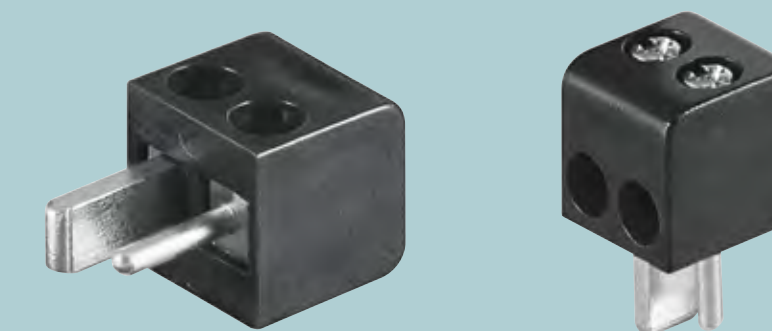

Loudspeaker Chassis Socket with Solder Connection

● 11249¹

¹ Minimum order quantity 10 pieces

PLUGS & SOCKETS

Speaker Plug

with screw connection and cable protector

- Loudspeaker plug for assembling speaker cables with 2.5 mm diameter
- Easy mounting by screw connection – no soldering required

● 11241¹

Speaker Plug, Angled

with screw connection

- Easy mounting by screw connection – no soldering required
- 90°-angled connection for speaker cables

● 11242¹

Speaker Plug

with screw connection

- Mini loudspeaker plug for assembling speaker cables with 2.5 mm diameter
- Easy mounting by screw connection – no soldering required
- 90°-angled connection for speaker cable

● 11243¹

Speaker Socket

with screw connection and cable protector

- Loudspeaker jack for assembling speaker cables with a 2.5 mm diameter
- Easy mounting by screw connection – no soldering required

● 11246¹