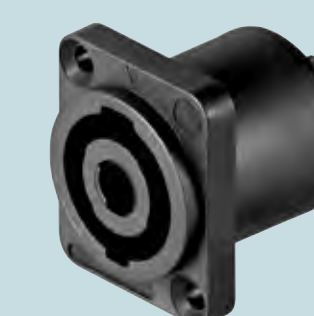

with solder contacts, angular plate, 4-pole

- Chassis connector for built-in installation
- Ideal for a conductor cross-section of 0.75 mm² - 2.5 mm²

● 50837¹

¹ Minimum order quantity 10 pieces
³ Minimum order quantity 5 pieces