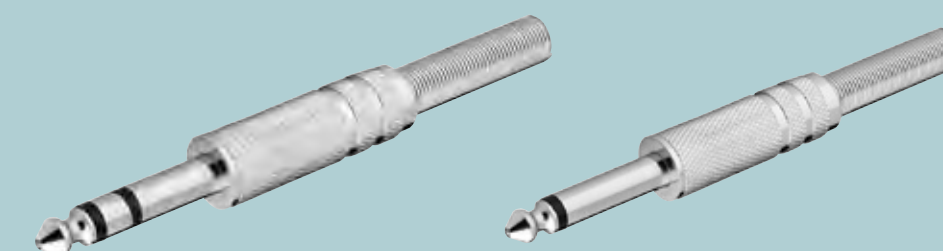

11037¹

11023¹

6.35 mm
3-pin, stereo) | 2 pin, mono
• Plastic housing