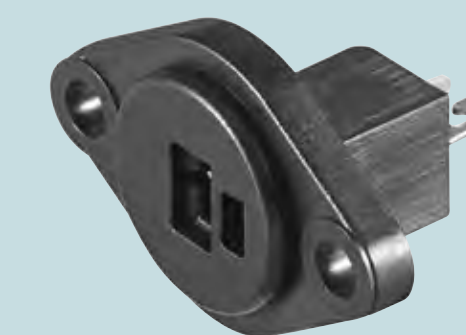

Loudspeaker Chassis Socket with Solder Connection

● 11249¹

¹ Minimum order quantity 10 pieces