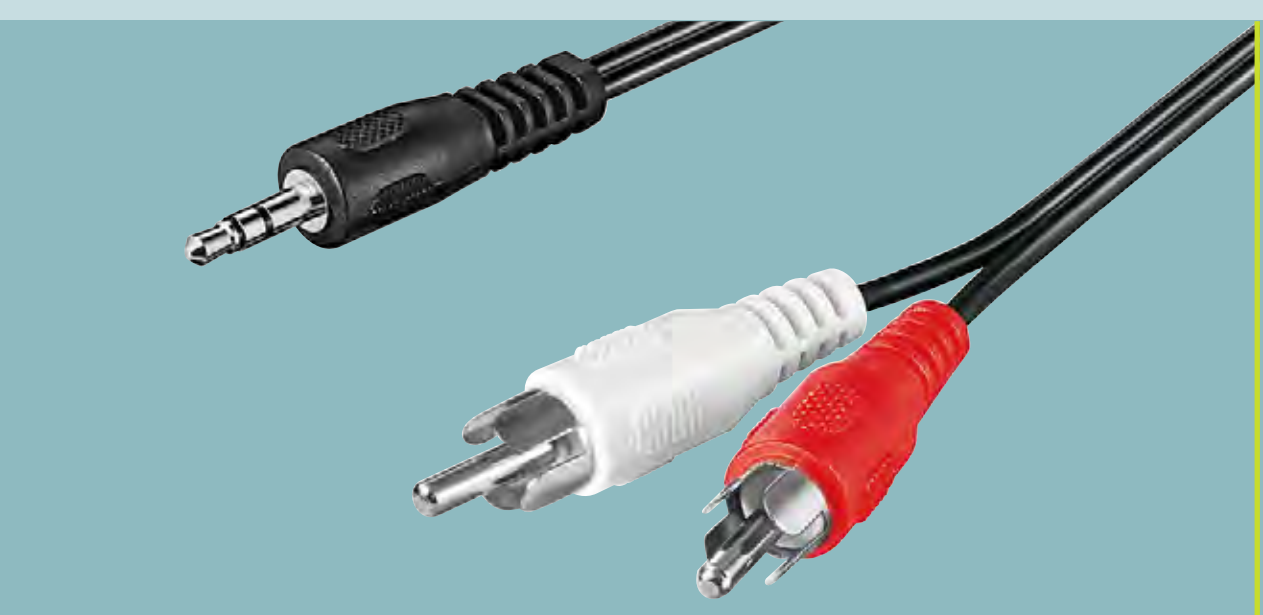

GOOBAY PLUS

Audio Adapter Cable AUX, 3.5 mm Jack to Stereo RCA Plug
3.5 mm male (3-pin, stereo) > 2 RCA male (audio left/right)

CU
inner conductors made of pure copper

GOLD-PLATED

0.50 m	●	65284
1.00 m	●	65285
2.00 m	●	65288
3.00 m	●	65289
5.00 m	●	65290

CCS
inner conductors made of copper clad steel

0.50 m	●	50440
1.50 m	●	50018
3.00 m	●	50196
5.00 m	●	50195
10.0 m	●	50441
15.0 m	●	50780
20.0 m	●	50779

CU
inner conductors made of pure copper

0.50 m	●	51701
1.00 m	●	51648
1.50 m	●	51649
3.00 m	●	51650
5.00 m	●	51651
10.0 m	●	51652

1.50 m ● 50209