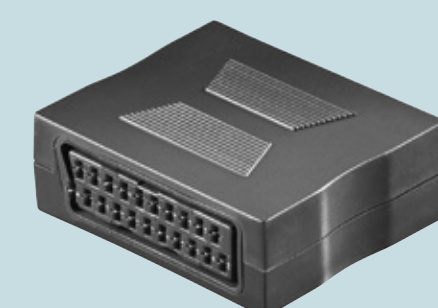

- gold-plated
● 50499

- nickel-plated
● 50123

SCART male (21-pin) >
3x RCA female

- 50122

SCART Connector

- 50771

SCART female (21-pin) > SCART female (21-pin)

- 2x SCART cables can be connected to each other with this coupling
- Suitable for analogue video recorders, TVs and receivers
- Robust housing and precision-fit connectors for a long service life
- SCART socket to SCART socket is ideal for extending SCART cables