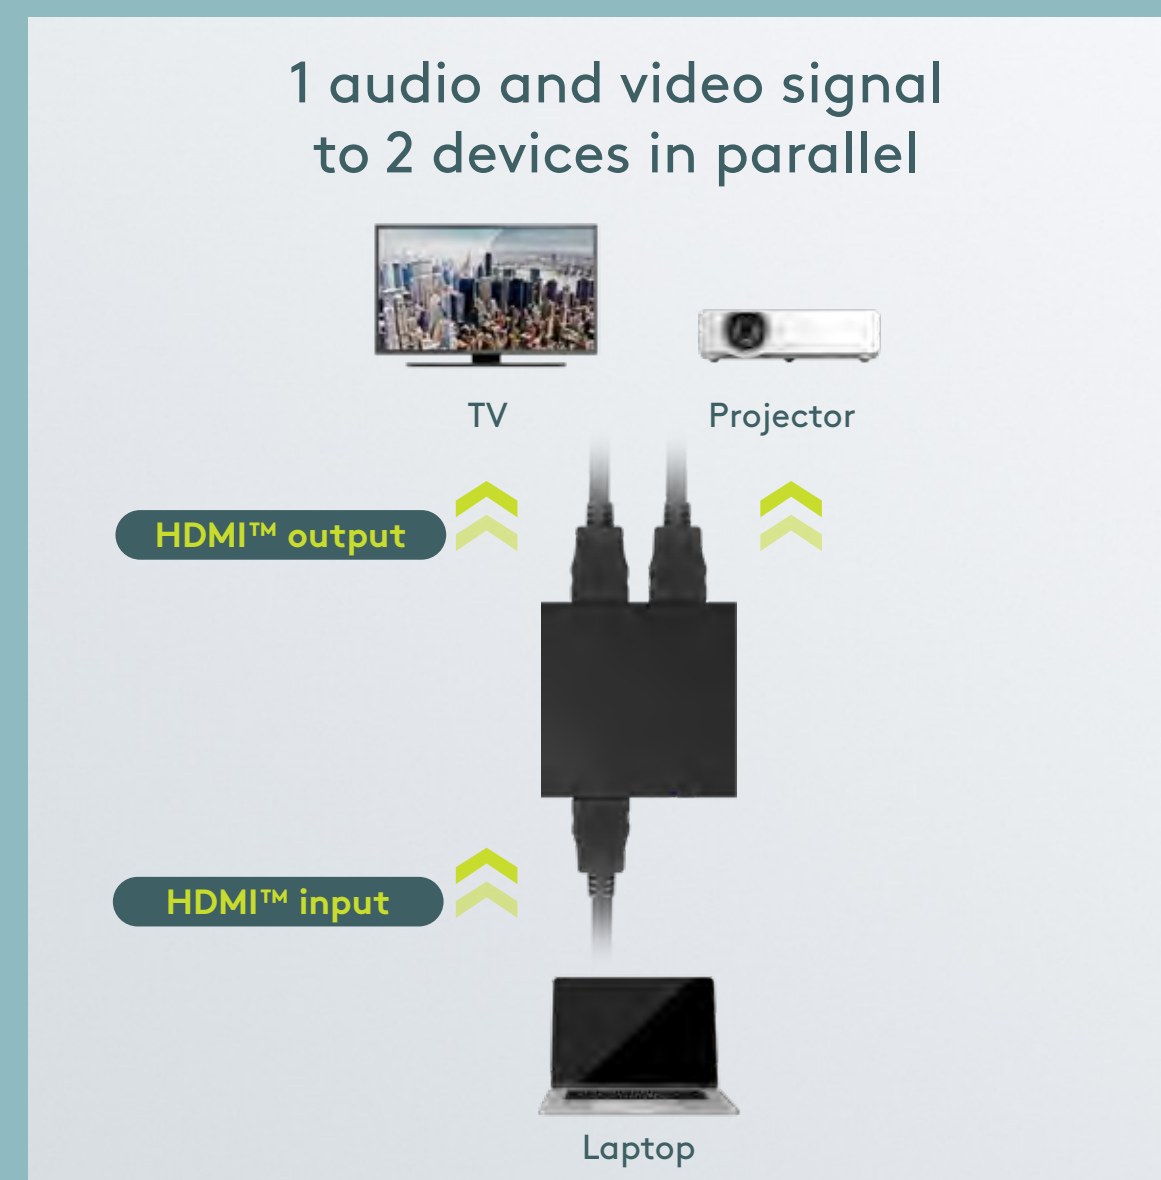

HDMI™ switches and splitters are the ideal solution for seamlessly connecting multiple HDMI™ sources to displays such as televisions or monitors.

HDMI™ SWITCH

- Switches multiple input signals to a single output
- Example of use:
TVs with too few HDMI™ jacks for all source devices

HDMI™ SWITCH/SPLITTER

- Clone an HDMI™ signal and distribute it to multiple screens without loss of quality
- Example of use:
TV walls in businesses or at trade fairs

HDMI™ MATRIX SWITCH

- The combination of switch and splitter
- Can also receive multiple signals and connect to multiple screens
- Put multiple output signals on different screens and combine signals as desired for each output
- Example of use:
Simultaneously view a sports broadcast on the TV while running the game console on the beamer

Bidirectional HDMI™ Switch Boxes

Bidirectional HDMI™ switch that transmits

- 1x HDMI™ input signal to 2x HDMI™ end devices such as displays (see fig. A) or
- optionally 2x input signals to 1x end device (see fig. B)

With the switch box, you can easily switch between 2x HDMI™ sources – such as a game console or Blu-ray player – on a display, e.g. television, monitor or projector. This saves you the hassle of frequently reconnecting cables and laying an additional second HDMI™ cable to the display.