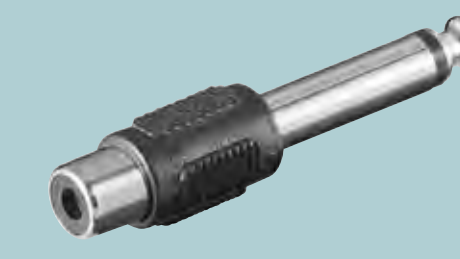

● 11118¹

Adapter, 3.5 mm to 6.35 mm
1x 3.5 mm jack plug (3-pin, stereo) >
1x 6.35 mm jack socket (3-pin, stereo)