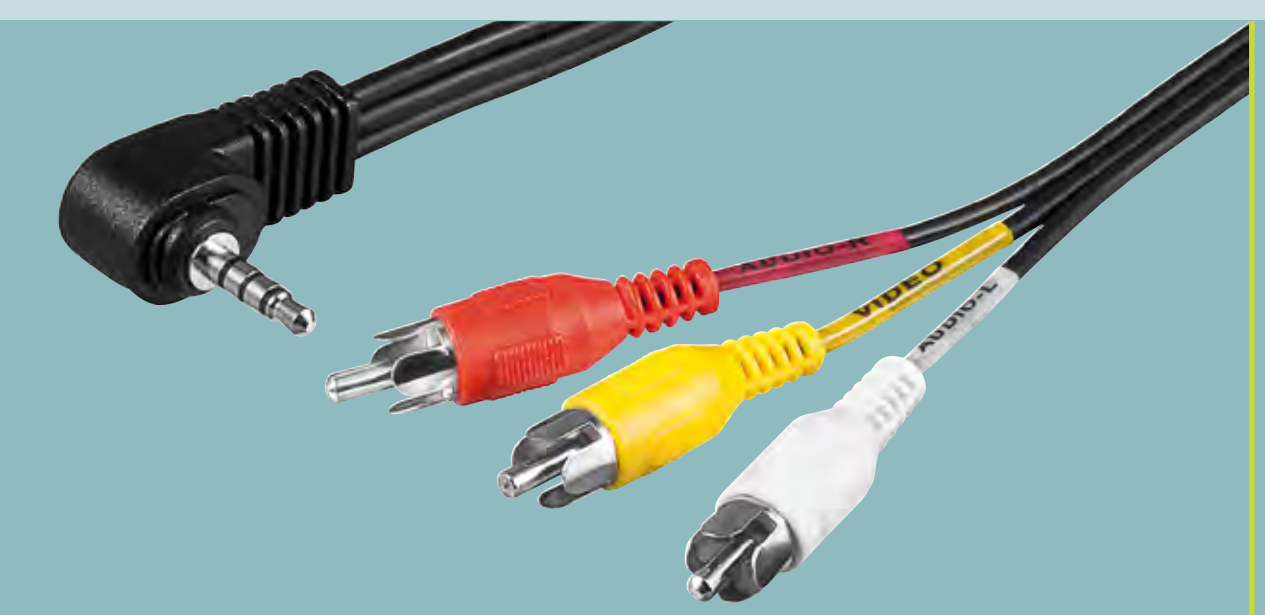

GOOBAY PLUS

Adapter Cable, Composite Audio/Video to 3.5 mm
3.5 mm male (4-pin, stereo) 90° > 3 RCA male

CU
inner conductors made of pure copper

GOLD-PLATED

0.50 m	●	65284
1.00 m	●	65285
2.00 m	●	65288
3.00 m	●	65289
5.00 m	●	65290

CCS
inner conductors made of copper clad steel

0.50 m	●	50440
1.50 m	●	50018
3.00 m	●	50196
5.00 m	●	50195
10.0 m	●	50441
15.0 m	●	50780
20.0 m	●	50779

CU
inner conductors made of pure copper

0.50 m	●	51701
1.00 m	●	51648
1.50 m	●	51649
3.00 m	●	51650
5.00 m	●	51651
10.0 m	●	51652

1.50 m ● 50209