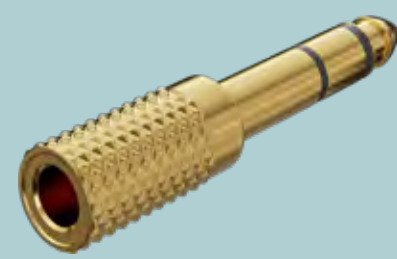

● 11604¹

¹ Minimum order quantity 10 pieces

ADAPTERS & CONVERTERS

STEREO/MONO

ADAPTERS & CONVERTERS

Adapter, 6.35 mm to 3.5 mm
1x 6.35 mm jack plug (3-pin, stereo) >
1x 3.5 mm jack socket (3-pin, stereo)

● 11062¹