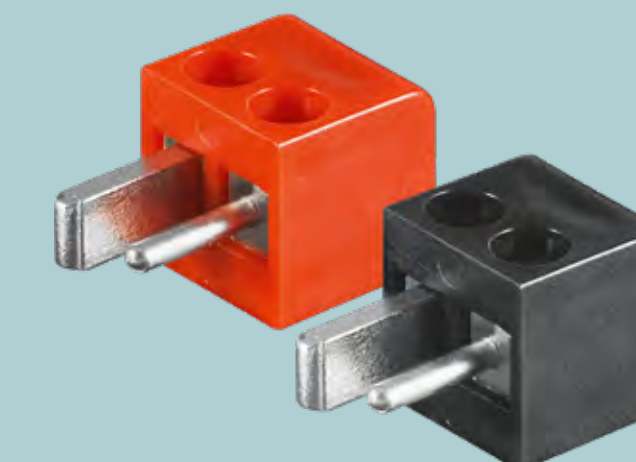

● 11243¹

Speaker Socket

with screw connection and cable protector

- Loudspeaker jack for assembling speaker cables with a 2.5 mm diameter
- Easy mounting by screw connection – no soldering required

● 11246¹

RCA Adapter to Speaker Male

- DIN speaker plug to RCA coupling
- For connecting an RCA cable to a speaker with DIN socket

● 11693¹

Speaker Plug Set

with screw connection, packed in pairs

- 2.5 mm diameter
- Easy mounting by screw connection – no soldering required
- 90°-angled connection for speaker cable