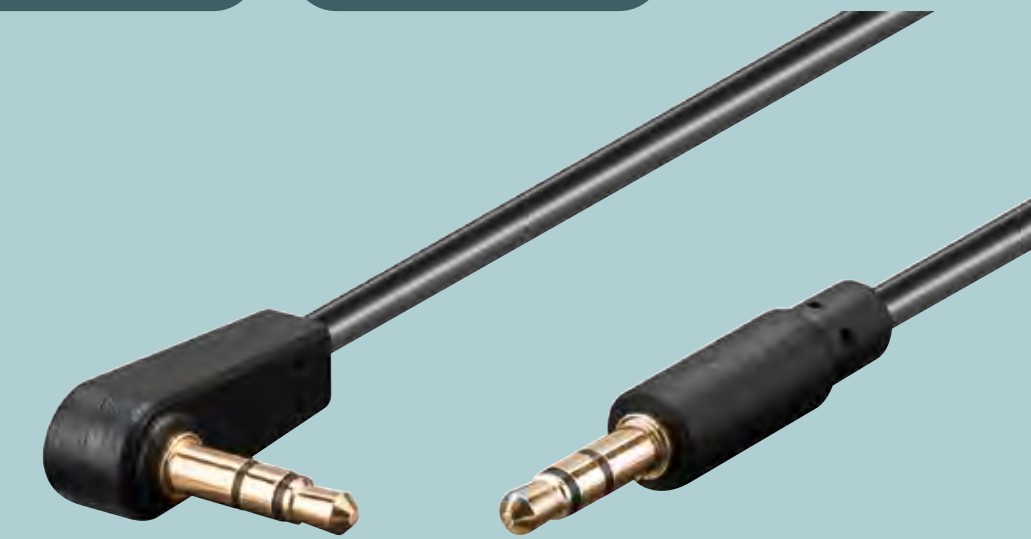

4-PIN

3-PIN

- Enjoy music, podcasts or films
- Connect audio output devices
- Plugs lock securely into place

CONNECTOR CABLES

SLIM

STEREO

4-PIN

3.5 mm male (4-pin, stereo) >
3.5 mm male (4-pin, stereo)

0.50 m	●	63824
1.00 m	●	63826
1.50 m	●	63828
2.00 m	●	63830
3.00 m	●	63832

3-PIN

3.5 mm male (3-pin, stereo) >
3.5 mm male (3-pin, stereo)

0.50 m	●	69116
1.00 m	●	69117
1.50 m	●	69106
2.00 m	●	69107
3.00 m	●	69108

3-PIN

90°

3.5 mm male (3-pin, stereo) >
3.5 mm male (3-pin, stereo) 90°

0.50 m	●	67782
1.00 m	●	67783
1.50 m	●	67784
2.00 m	●	59525
3.00 m	●	59526

The Sound of Goobay Plus

Goobay Plus jack cables are the quality upgrade among audio cables. With their braided textile sheath, slim metal plugs and secure bend protection, they guarantee clear sound, stylish design and maximum quality.