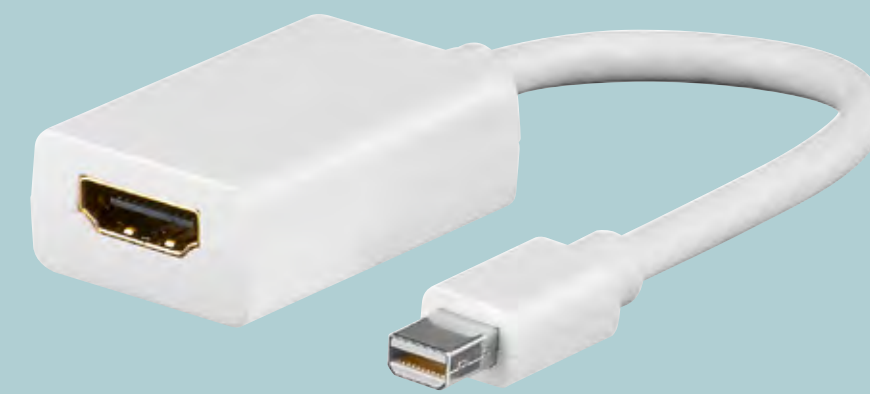

Full HD (1080p)
 0.15 m ● 51729

4K @ 30 Hz
 0.10 m ● 67880

DisplayPort™/DVI-D Adapter Cable
 DisplayPort™ male >
 DVI-I female Dual Link (24+5 pin)

Full HD (1080p)
 0.20 m ● 69873

DisplayPort™/VGA Adapter
 DisplayPort™ male >
 VGA female (15-pin)