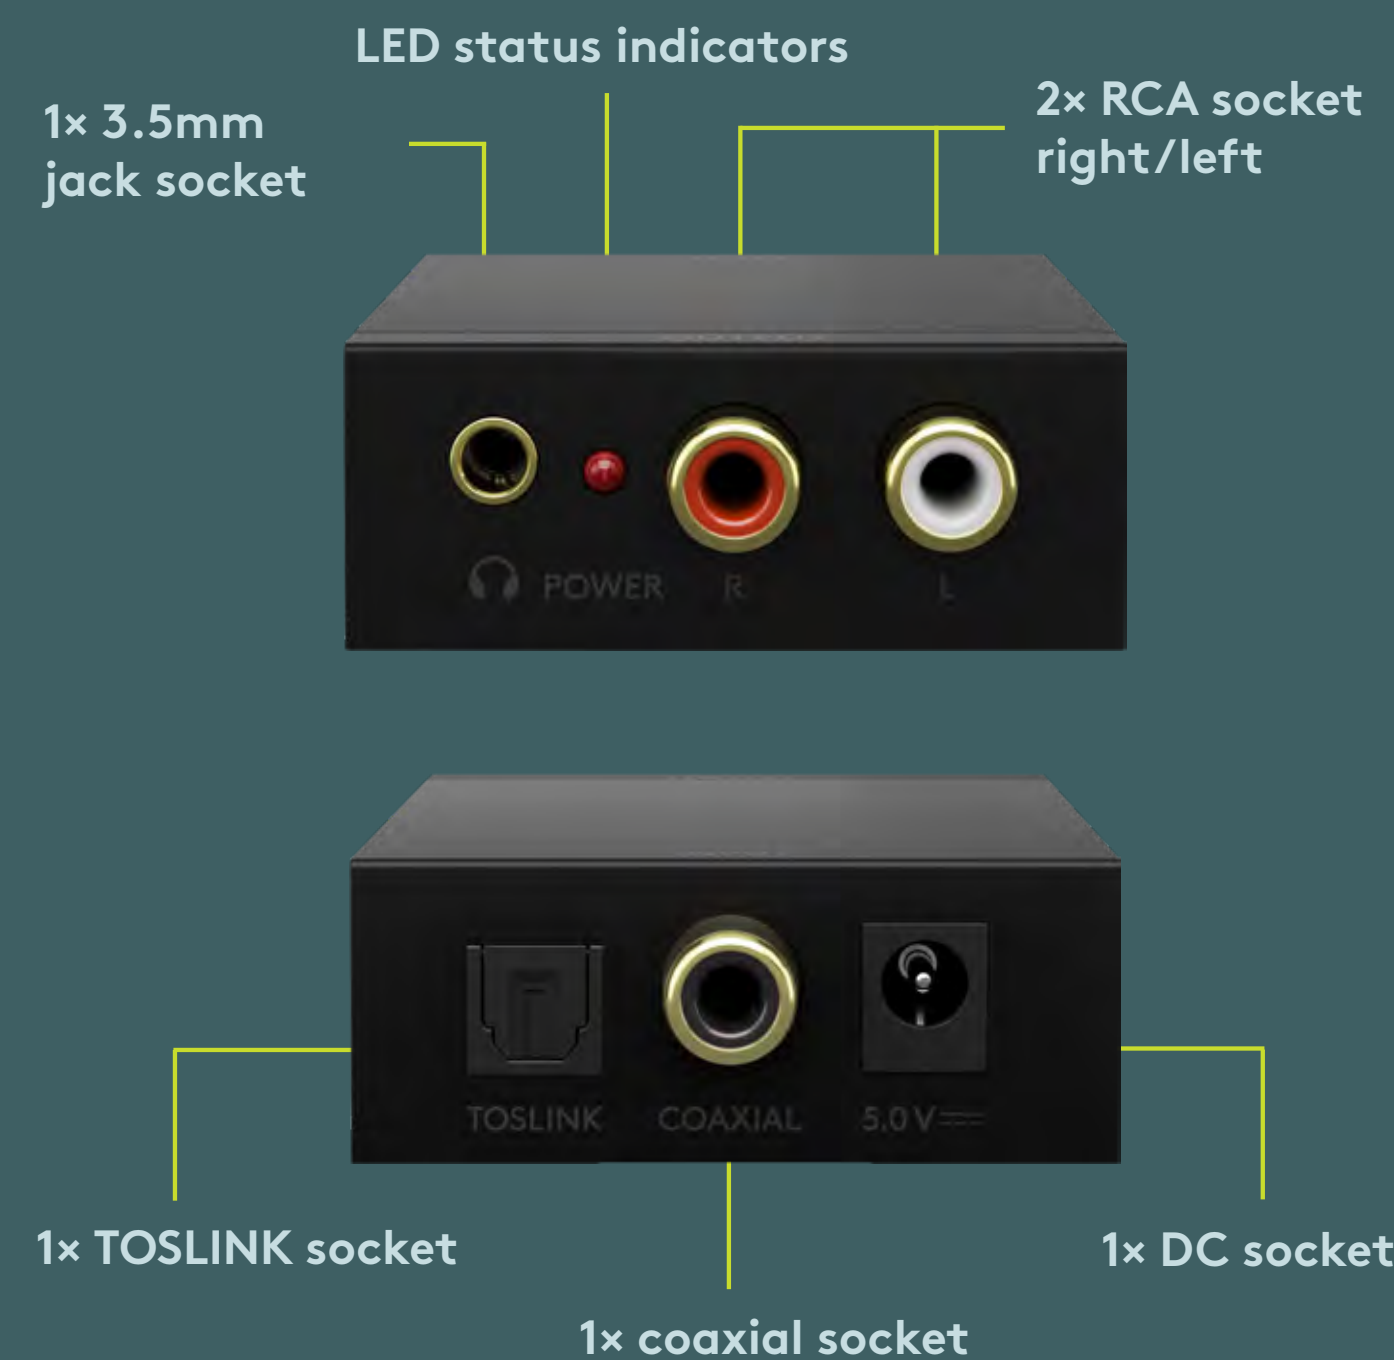

Bidirectional HDMI™ Switch Boxes

Bidirectional HDMI™ switch that transmits

- 1x HDMI™ input signal to 2x HDMI™ end devices such as displays (see fig. A) or
- optionally 2x input signals to 1x end device (see fig. B)

HDMI™ SPLITTER 1 TO 8

duplicates 1x HDMI™ input signal to up to 8x HDMI™ outputs

- The LED display indicates which connections are activated
- Powered via 5 V power supply unit and Micro-USB cable (both included in the scope of delivery)

Series 1.4 | 4K @ 30 Hz

79138

Series 2.0 | 4K @ 60 Hz

58477

DIGITAL-TO-ANALOGUE CONVERTER

converts digital audio signals to analogue

- Transforms digital input signals from coaxial or TOSLINK connection into analogue stereo signals
- Signal output via 2x RCA sockets (audio left/right) or 1x 3.5 mm jack socket
- Converting the audio signal only works in one direction: optical to analogue, that is, digital to analogue
- Powered via a 5 V power supply unit (included in the scope of delivery)

58493

HDMI™ COUPLER WITH INTEGRATED AMPLIFIER

for extending an HDMI™ connection

- Ensures a crystal-clear picture and sound transmission even with long cable runs and effectively prevents signal interference or noise