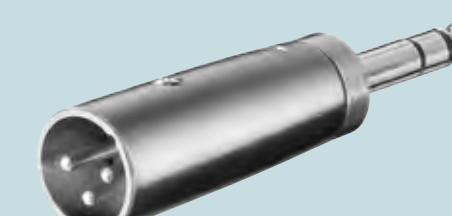

XLR Male to 6.35 mm Male

1x XLR plug (3 pin) >
1x 6.35 mm jack plug

27515