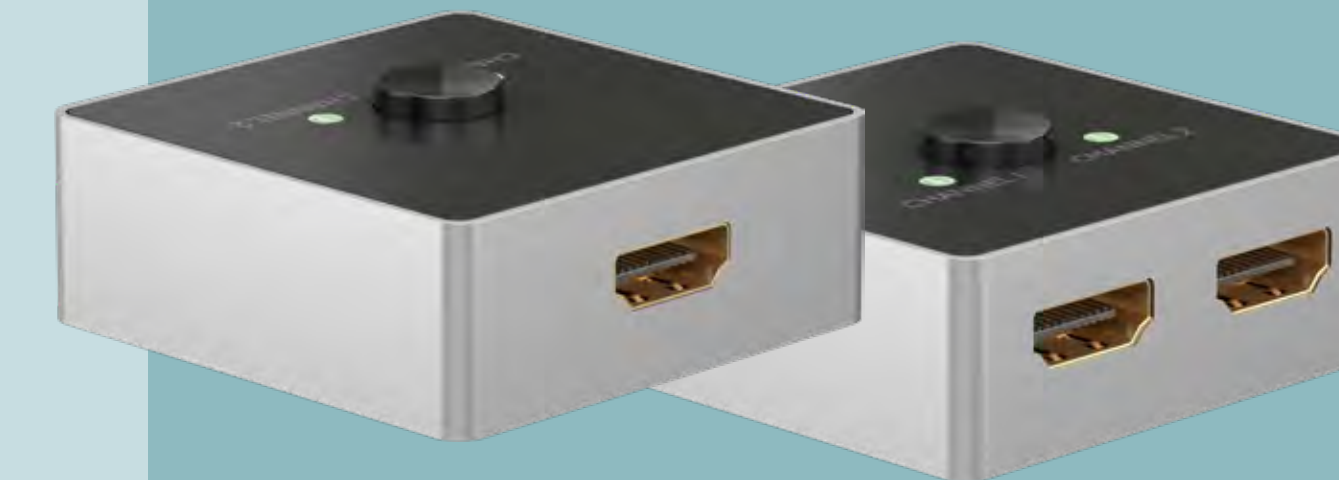

Bidirectional HDMI™ Switch Boxes

Bidirectional HDMI™ switch that transmits

- 1x HDMI™ input signal to 2x HDMI™ end devices such as displays (see fig. A) or
- optionally 2x input signals to 1x end device (see fig. B)

With the switch box, you can easily switch between 2x HDMI™ sources – such as a game console or Blu-ray player – on a display, e.g. television, monitor or projector. This saves you the hassle of frequently reconnecting cables and laying an additional second HDMI™ cable to the display.

gobay®

Series 1.4 | 4K @ 30 Hz | 58485*

Series 2.1 | 8K @ 60 Hz | 77791

Series 2.0 | 4K @ 60 Hz | 58486*

MANUAL HDMI™ SWITCH BOX 2 TO 1

for switching between 2x HDMI™ devices connected to 1x HDMI™ display

- Pressing the button, you switch between output 1 or 2 as the output display
- By switching you both avoid reconnecting cables and protect the connections
- Suitable, for example, for connecting Blu-ray players, satellite/TV receivers, computers, tablets, game consoles such as PS4 or Xbox to televisions, monitors or projectors
- Operates without an external power supply, directly via the connected HDMI™ device

* bidirectional

HDMI™ SWITCH 3 TO 1

for switching between 3x HDMI™ devices connected to 1x HDMI™ display

- The HDMI™ switch automatically switches to the connected device when multiple HDMI™ sources are connected
- Manual toggling between port 1 to 3 via the switch on top is possible
- Powered via the connected HDMI™ device