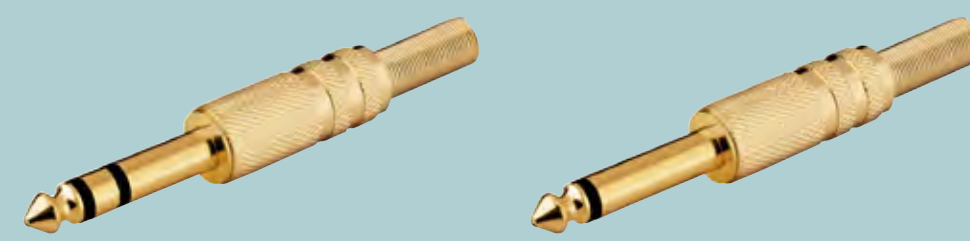

MONO

STEREO

MONO

STEREO

MONO

JACK PLUG

6.35 mm
3-pin, stereo | 2-pin, mono
• Gold-plated housing

11038¹