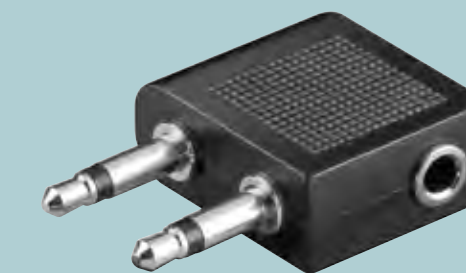

● 61004¹

Adapter, 6.35 mm Male to 2x Stereo Female
1x 6.35 mm jack plug (3-pin, stereo) >
2x RCA socket (audio left/right)