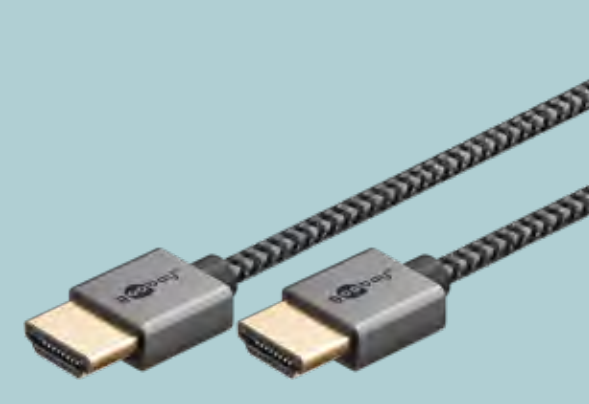

PLUS SLIM

0.50 m	● 75751
1.00 m	● 75752
1.50 m	-
2.00 m	● 75753
3.00 m	● 75754
5.00 m	● 75755
7.50 m	-
10.0 m	-