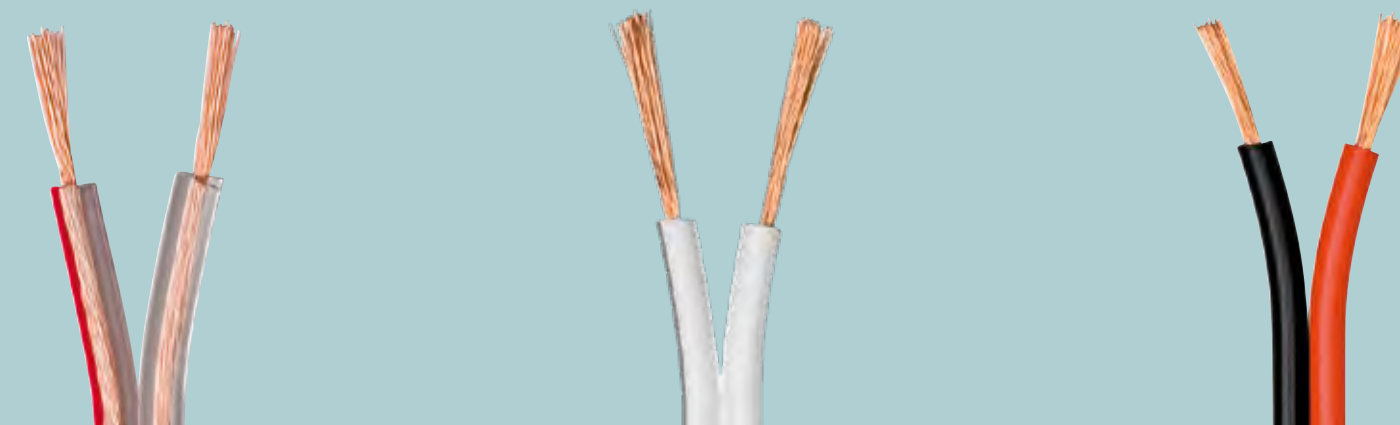

INSTALLATION/CABLE REELS

COPPER-CLAD ALUMINIUM (CCA)

SPEAKER CABLES

Length	Transparent	White	Red, black	Cross-section	Cable	Cable sheath diameter
100 m	-	-	● 56707	2 x 0.50 mm²	2 x 16/0.20 mm	2.2 x 4.4 mm
10 m	○ 67719	● 67744	● 67728	2 x 0.75 mm²	2 x 24/0.20 mm	2.5 x 5.0 mm
25 m	○ 67717	● 67745	● 67730	2 x 0.75 mm²	2 x 24/0.20 mm	2.5 x 5.0 mm
50 m	○ 67718	● 67746	● 67731	2 x 0.75 mm²	2 x 24/0.20 mm	2.5 x 5.0 mm
100 m	○ 15018	● 27521	● 15022	2 x 0.75 mm²	2 x 24/0.20 mm	2.5 x 5.0 mm
100 m	-	-	● 56705	2 x 1.00 mm²	2 x 32/0.20 mm	2.8 x 5.6 mm
10 m	○ 67720	● 67747	● 67732	2 x 1.50 mm²	2 x 30/0.25 mm	3.0 x 6.0 mm
25 m	○ 67721	● 67748	● 67733	2 x 1.50 mm²	2 x 30/0.25 mm	3.0 x 6.0 mm
50 m	○ 67722	● 67749	● 67734	2 x 1.50 mm²	2 x 30/0.25 mm	3.0 x 6.0 mm
100 m	○ 15019	● 27523	● 15023	2 x 1.50 mm²	2 x 30/0.25 mm	3.0 x 6.0 mm
10 m	○ 67723	● 67750	● 67735	2 x 2.50 mm²	2 x 50/0.25 mm	3.8 x 8.0 mm
25 m	○ 67724	● 67751	● 67736	2 x 2.50 mm²	2 x 50/0.25 mm	3.8 x 8.0 mm
50 m	○ 52082	● 67752	● 67737	2 x 2.50 mm²	2 x 50/0.25 mm	3.8 x 8.0 mm
100 m	○ 15020	● 27525	● 15024	2 x 2.50 mm²	2 x 50/0.25 mm	3.8 x 8.0 mm
10 m	○ 67726	● 67741	● 67738	2 x 4.00 mm²	2 x 81/0.25 mm	5.0 x 10.0 mm
25 m	○ 67727	● 67742	● 67739	2 x 4.00 mm²	2 x 81/0.25 mm	5.0 x 10.0 mm
50 m	○ 67729	● 67743	● 67740	2 x 4.00 mm²	2 x 81/0.25 mm	5.0 x 10.0 mm
100 m	○ 15021	● 15138	● 15025	2 x 4.00 mm²	2 x 81/0.25 mm	5.0 x 10.0 mm