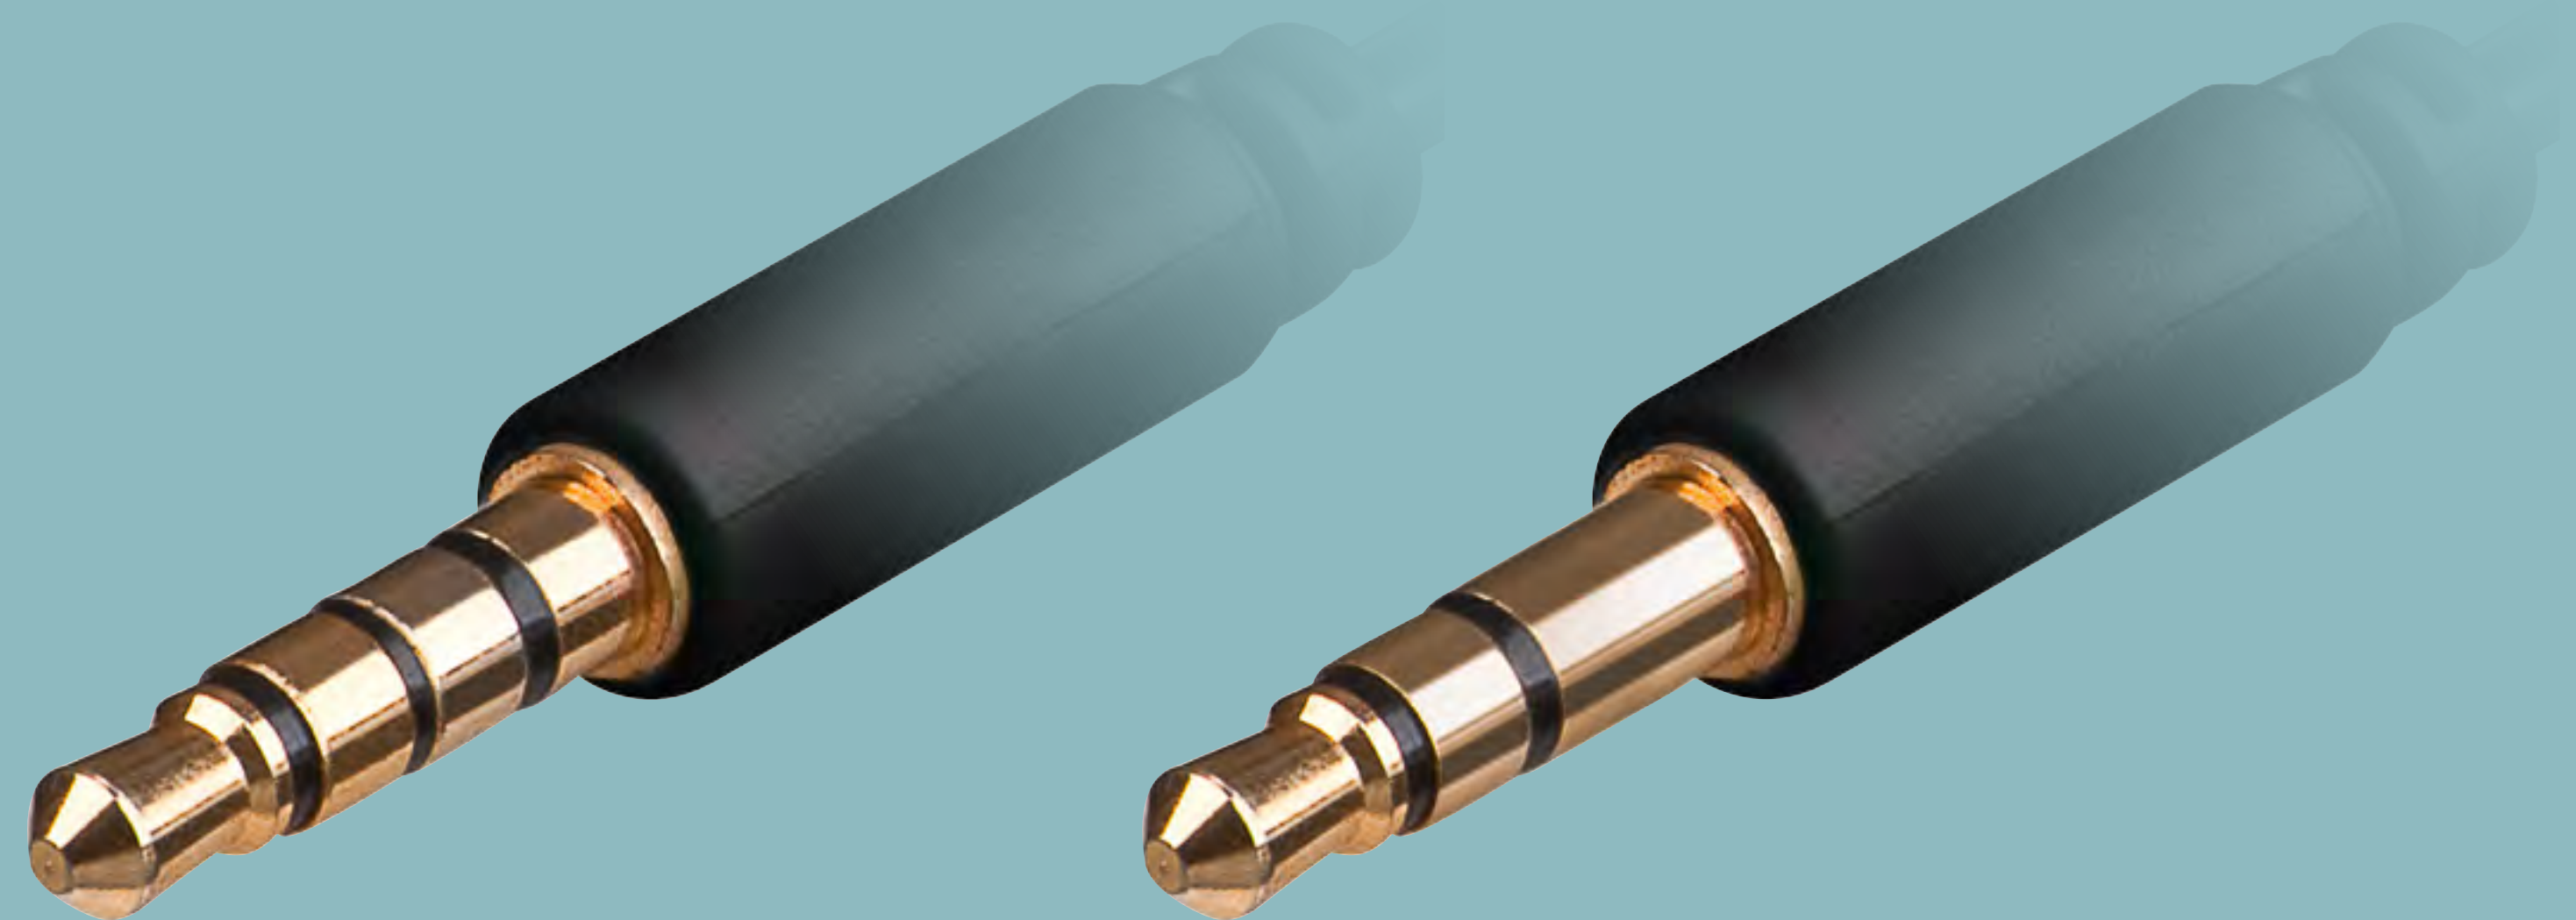

4-PIN

3-PIN

- Enjoy music, podcasts or films
- Connect audio output devices
- Plugs lock securely into place

CONNECTOR CABLES

SLIM

STEREO

4-PIN

3.5 mm male (4-pin, stereo) >
3.5 mm male (4-pin, stereo)