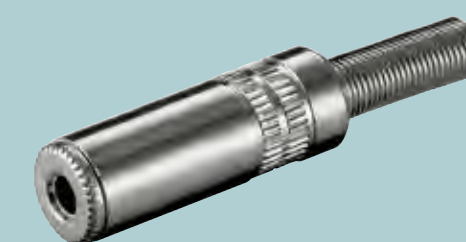

6.35 mm
3-pin
• Gold-plated housing

● 11072 ¹

6.35 mm
3-pin, stereo | 2-pin, mono
• Metal housing

● 11071 ¹

● 11067 ¹

6.35 mm
3-pin
• Plastic housing

● 11070 ¹

3.5 mm
3-pin
• Metal housing