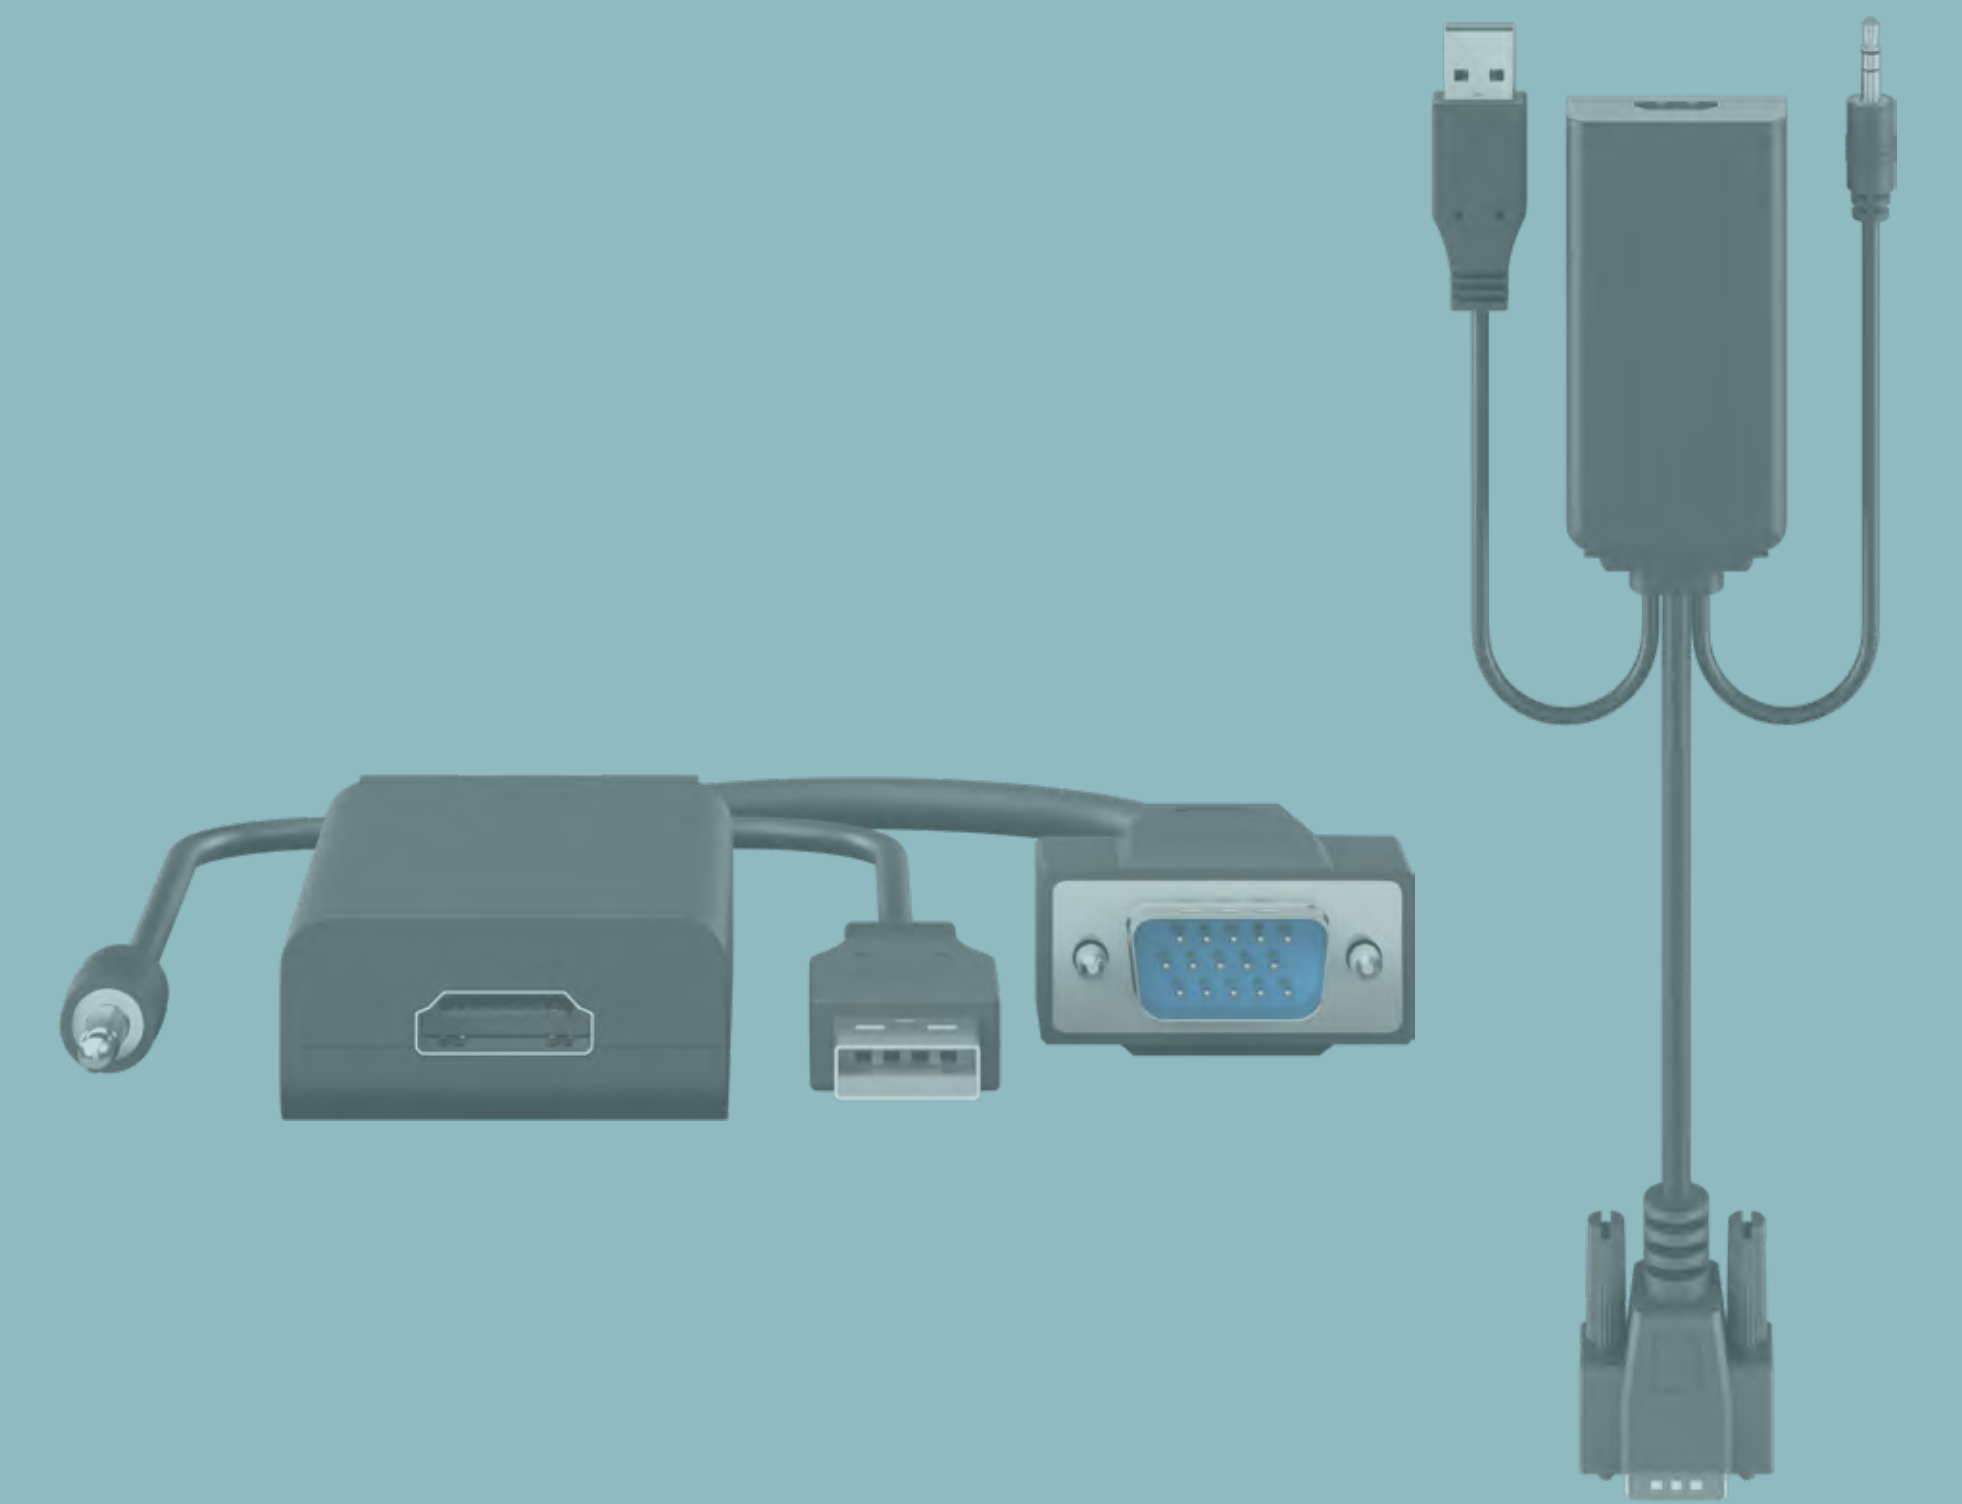

HDMI™/VGA Adapter with Jack

Modern meets vintage. The adapter connects modern laptops with HDMI™ ports to older generation VGA monitors or projectors, complete with Full HD support (1080p). Perfect for monitor expansion in the office, when working from home or for gaming. The included jack cable (3.5 mm) provides audio transmission.

VGA male (15-pin) + 3.5 mm male (3-pin, stereo) > HDMI™ female (Type A)

● 61259

HDMI™ male (Type A) > VGA female (15-pin) + 3.5 mm female (3-pin, stereo)

0.10 m ● 68793

0.10 m ● 51758

HDMI™ male Type A) > VGA female (15-pin) + 3.5 mm female (3-pin, stereo)

GOLD-PLATED

● 44793